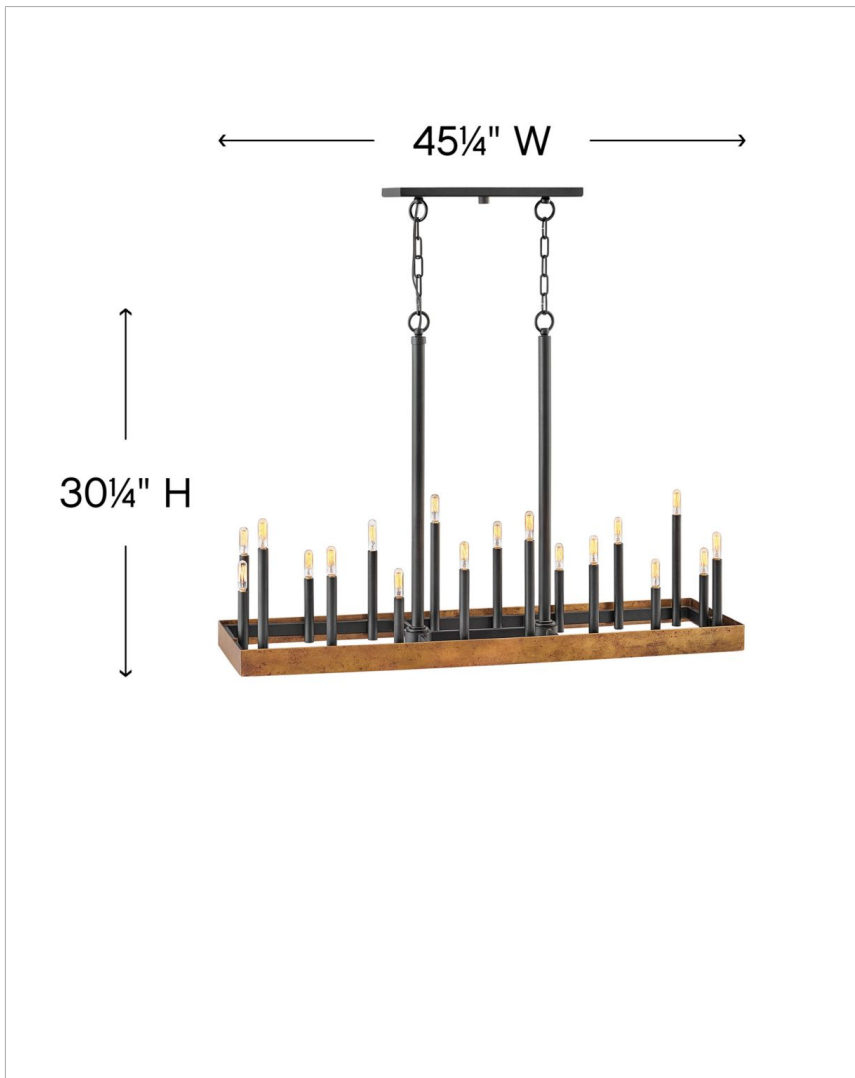

### LARGE SINGLE TIER

Authentic, vintage lighting that feels at home in an industrial setting is right in the wheelhouse for Wells. A wide, weathered band of solid weathered brass lays a firm foundation for a striking centerpiece to any space. Tapered candle sleeves reach up at staggered heights to create a true old world aesthetic.

DETAILS	
FINISH:	Weathered Brass
MATERIAL:	Steel
SLOPE DEGREE:	90
DIMMABLE:	YES, WITH DIMMABLE LAMP (NOT INCLUDED)

DIMENSIONS	
WIDTH:	45.3"
HEIGHT:	30.3"
DEPTH:	12
WEIGHT:	29lb

LIGHT SOURCE	
LIGHT SOURCE:	Socketed
WATTAGE:	18-5w Cand. LED, 60w Equiv.
VOLTAGE:	120v

MOUNTING	
CANOPY:	4.75"W X 16.5"L
LEAD WIRE:	1 X 144"

SHIPPING	
CARTON LENGTH:	14.5
CARTON WIDTH:	15
CARTON HEIGHT:	48.5
CARTON WEIGHT:	35.5

#### PRODUCT DETAILS:

- This item may be hung on a sloped ceiling
- Suitable for use in dry (indoor) locations as defined by NEC and CEC. Meets United States UL Underwriters Laboratories & CSA Canadian Standards Association Product Safety Standards.
- Ideal for vintage filament bulbs (not included)
- Angular lines, a bold finish, simple shape and sturdy details merge for a robust but pared down industrial design