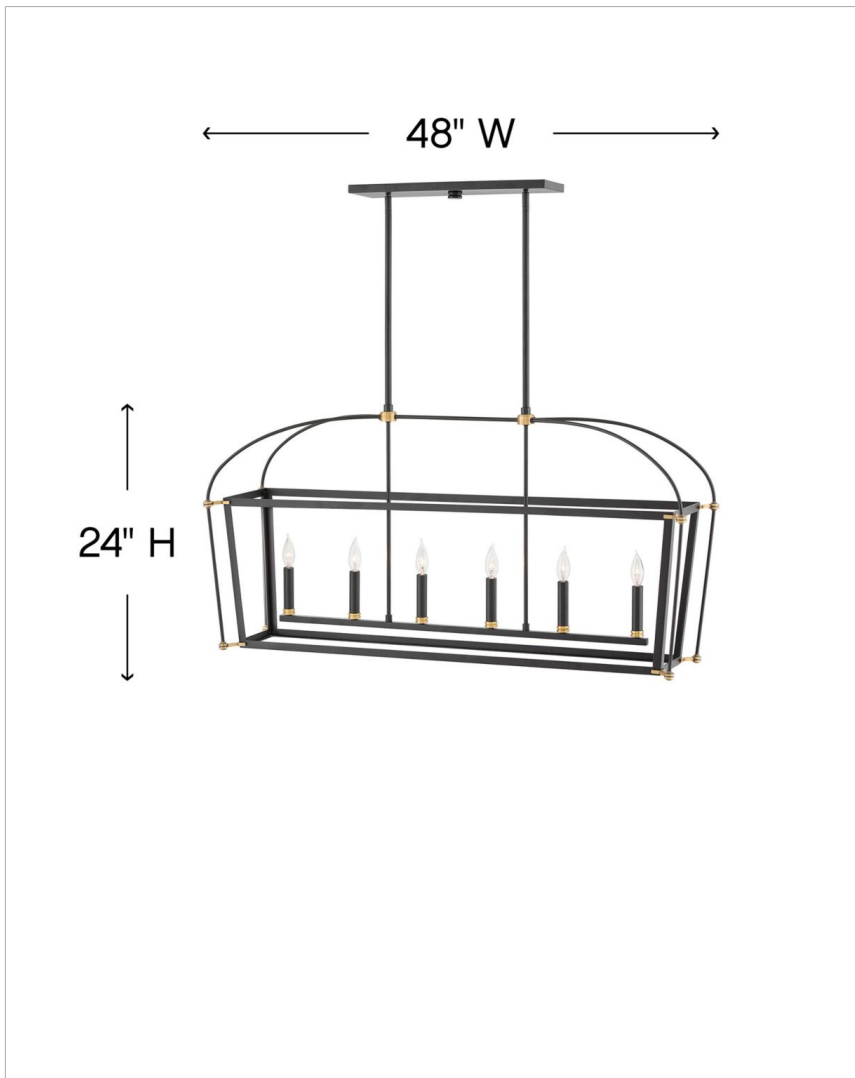

SELBY

4054BK

SIX LIGHT OPEN FRAME LINEAR

A new classic, Selby achieves timeless status with its airy, streamlined silhouette and extravagant arching top frame. Cast brass details, candelabra detailing and chic Black finish are accentuated with Heritage Brass details for the ultimate in minimal elegance.

DETAILS	
FINISH:	Black
MATERIAL:	Steel
DIMMABLE:	YES, WITH DIMMABLE LAMP (NOT INCLUDED)

DIMENSIONS	
WIDTH:	48"
HEIGHT:	24"
DEPTH:	12
WEIGHT:	22.5lb

LIGHT SOURCE	
LIGHT SOURCE:	Socketed
WATTAGE:	6-5w Cand. LED, 60w Equiv.
VOLTAGE:	120v

MOUNTING	
CANOPY:	5.5"W X 19.5"L
LEAD WIRE:	1 X 120"
MAX HEIGHT:	56.5

SHIPPING	
CARTON LENGTH:	52
CARTON WIDTH:	16
CARTON HEIGHT:	28
CARTON WEIGHT:	37

PRODUCT DETAILS:

- This fixture includes multiple down stems in various lengths to customize the installation height, including two 6" stems and four 12" stems
- Suitable for use in dry (indoor) locations as defined by NEC and CEC. Meets United States UL Underwriters Laboratories & CSA Canadian Standards Association Product Safety Standards.
- Classic, elegant lines and timeless details enhance a traditional space