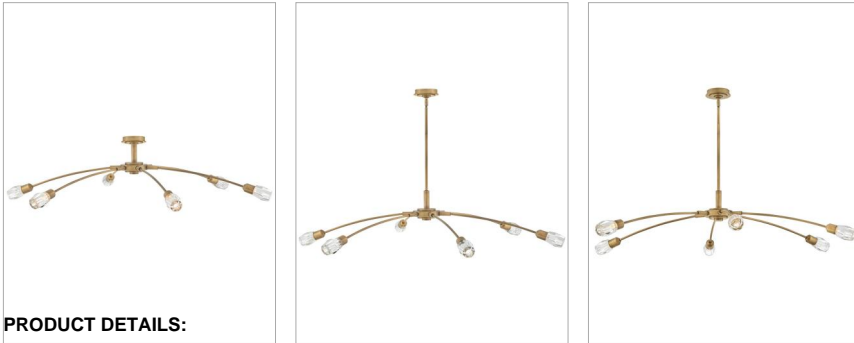

ATERA

FR33328HB

EXTRA LARGE SINGLE TIER CHANDELIER

Atera meets at the corner of transitional and modern design to bring a breath of freshness into any space. The low-profile look has a high impact on style, with outreaching arms capped with elegant cut crystals.

DETAILS	
FINISH:	Heritage Brass
MATERIAL:	Steel
GLASS:	Faceted Clear Crystal
SLOPE DEGREE:	90
DIMMABLE:	YES, CL TYPE DIMMER (SSL7A)

DIMENSIONS	
WIDTH:	60"
HEIGHT:	10"
WEIGHT:	19.3lb

LIGHT SOURCE	
LIGHT SOURCE:	Socketed
VOLTAGE:	120v

MOUNTING	
CANOPY:	5" Dia.
LEAD WIRE:	1 X 120"
MAX HEIGHT:	42.8

SHIPPING	
CARTON LENGTH:	20.8
CARTON WIDTH:	19.8
CARTON HEIGHT:	29
CARTON WEIGHT:	24.4

PRODUCT DETAILS:

- Atera requires a T6 lamp.
- This item may be hung on a sloped ceiling
- This fixture includes multiple down stems in various lengths to customize the installation height of the fixture, including one 6" stem and two 12" stems
- Convertible fixture can be hung as a pendant or semi-flush mount
- Suitable for use in dry (indoor) locations as defined by NEC and CEC. Meets United States UL Underwriters Laboratories & CSA Canadian Standards Association Product Safety Standards.
- Low-profile look with high impact on style
- Steel arms capped with elegant cut crystals
- Bold silhouette with dramatic details creates a modern statement