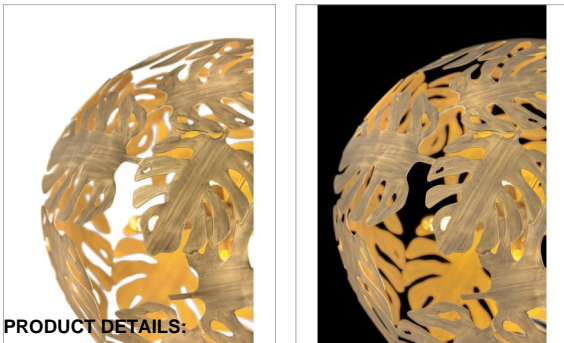

BOTANICA

FR35108BNG

MEDIUM ORB CHANDELIER

Infused with a bold earthy edge, Botanica ensures its dramatic hand-welded Burnished Gold leaves are the showstopping focal point. Available in several silhouettes, including a bold metal orb, chic linen drum design and a striking flush mount.

DETAILS	
FINISH:	Burnished Gold
MATERIAL:	Steel
SLOPE DEGREE:	90
DIMMABLE:	YES, WITH DIMMABLE LAMP (NOT INCLUDED)

DIMENSIONS	
WIDTH:	24"
HEIGHT:	27.8"
WEIGHT:	13.3lb

LIGHT SOURCE	
LIGHT SOURCE:	Socketed
WATTAGE:	6-5w Cand. LED, 60w Equiv.
VOLTAGE:	120v

MOUNTING	
CANOPY:	6.5" Dia.
LEAD WIRE:	1 X 144"

SHIPPING	
CARTON LENGTH:	27.5
CARTON WIDTH:	27.5
CARTON HEIGHT:	28
CARTON WEIGHT:	16

PRODUCT DETAILS:

- This item may be hung on a sloped ceiling
- Suitable for use in dry (indoor) locations as defined by NEC and CEC. Meets United States UL Underwriters Laboratories & CSA Canadian Standards Association Product Safety Standards.
- Eclectic style that mixes unconventional elements. Unique and sophisticated designs that feel modern and vintage at the same time.
- Luxurious gold finish with opulent sheen