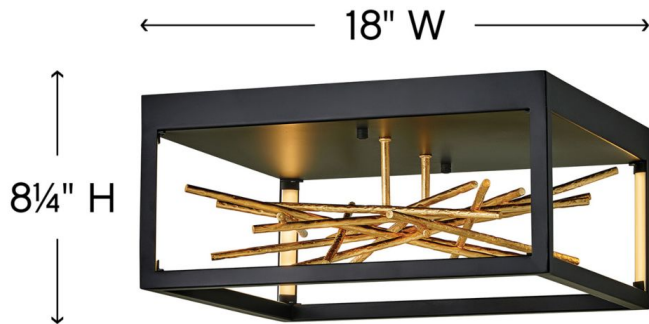

### MEDIUM LED FLUSH MOUNT

The breathtaking design of Styx fuses rich glamour with modern styling for an enthralling and dynamic silhouette with unexpected elements. An integrated LED open frame is fully dimmable, composed of clean angles in a chic Black finish. The frame illuminates textured metal branches in Gilded Gold, mingling organic and contemporary elements.

| DETAILS   |                             |
|-----------|-----------------------------|
| FINISH:   | Black                       |
| MATERIAL: | Steel                       |
| DIMMABLE: | YES, CL TYPE DIMMER (SSL7A) |

| DIMENSIONS |      |
|------------|------|
| WIDTH:     | 18"  |
| HEIGHT:    | 8.3" |
| WEIGHT:    | 16lb |

| LIGHT SOURCE              |                             |
|---------------------------|-----------------------------|
| LIGHT SOURCE:             | Integrated LED              |
| LED NAME:                 | ES-FS2216C                  |
| VOLTAGE:                  | 120v/277v                   |
| COLOR TEMP:               | 3000                        |
| LUMENS:                   | 931                         |
| CRI:                      | 94                          |
| INCANDESCENT EQUIVALENCY: | 1 x 75w                     |
| DIMMABLE:                 | YES, CL TYPE DIMMER (SSL7A) |