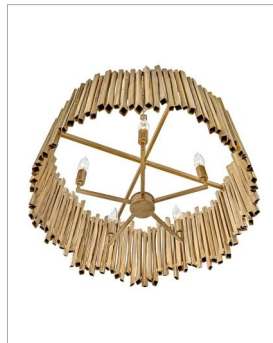

lisa mcdennon
COLLECTION

ROCA

30025BNG

MEDIUM DRUM CHANDELIER

Gleaming with both natural and glam influences, Roca makes a dramatic statement. Part of the Lisa McDennon Collection, this dazzling design stands apart with its striking sculptural silhouette. Roca radiates an edgy organic elegance with handmade, hand-painted square rods in Burnished Gold.

DETAILS	
FINISH:	Burnished Gold
MATERIAL:	Steel
SLOPE DEGREE:	90
DIMMABLE:	YES, WITH DIMMABLE LAMP (NOT INCLUDED)

DIMENSIONS	
WIDTH:	24"
HEIGHT:	26"
WEIGHT:	29.4lb

LIGHT SOURCE	
LIGHT SOURCE:	Socketed
WATTAGE:	5-5w Cand. LED, 60w Equiv.
VOLTAGE:	120v

MOUNTING	
CANOPY:	6.5" Dia.
LEAD WIRE:	1 X 144"

SHIPPING	
CARTON LENGTH:	27.5
CARTON WIDTH:	27.5
CARTON HEIGHT:	15.5
CARTON WEIGHT:	41.8

PRODUCT DETAILS:

- This item may be hung on a sloped ceiling
- Suitable for use in dry (indoor) locations as defined by NEC and CEC. Meets United States UL Underwriters Laboratories & CSA Canadian Standards Association Product Safety Standards.
- The Lisa McDennon Collection offers a striking mix of edgy, sculptural silhouettes that incorporate modern, organic elements and luxe materials, brought to life by her innovative and original point of view.
- Bold silhouette with dramatic details creates a modern statement
- Luxurious gold finish with opulent sheen