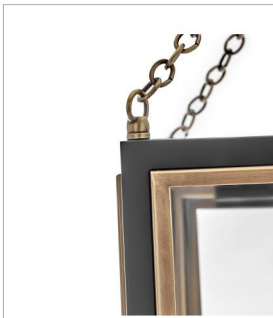

SHAW

32988BK

MEDIUM MULTI TIER PENDANT

Traditional in style, and unique in character, Shaw is distinguished by its dramatic frame and enchanting design elements. Robust clear glass panels, the rich two-tone finish combination, and a captivating fine chain detail unite to deliver dashing heritage charm.

DETAILS	
FINISH:	Black
MATERIAL:	Steel
GLASS:	Clear
SLOPE DEGREE:	90
DIMMABLE:	YES, WITH DIMMABLE LAMP (NOT INCLUDED)

DIMENSIONS	
WIDTH:	15.5"
HEIGHT:	41.3"
WEIGHT:	32.7lb

LIGHT SOURCE	
LIGHT SOURCE:	Socketed
WATTAGE:	8-5w Cand. LED, 60w Equiv.
VOLTAGE:	120v

MOUNTING	
CANOPY:	5.5" Dia.
LEAD WIRE:	1 X 120"
MAX HEIGHT:	74.3

SHIPPING	
CARTON LENGTH:	34.7
CARTON WIDTH:	18.1
CARTON HEIGHT:	21.9
CARTON WEIGHT:	45.8

PRODUCT DETAILS:

- This item may be hung on a sloped ceiling
- This fixture includes multiple down stems in various lengths to customize the installation height of the fixture, including one 6" stem and two 12" stems
- Suitable for use in dry (indoor) locations as defined by NEC and CEC. Meets United States UL Underwriters Laboratories & CSA Canadian Standards Association Product Safety Standards.
- Ideal for vintage filament bulbs (not included)
- Classic, elegant lines and timeless details enhance a traditional space