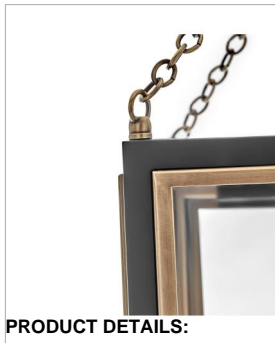

### MEDIUM PENDANT

Traditional in style, and unique in character, Shaw is distinguished by its dramatic frame and enchanting design elements. Robust clear glass panels, the rich two-tone finish combination, and a captivating fine chain detail unite to deliver dashing heritage charm.

DETAILS	
FINISH:	Black
MATERIAL:	Steel
GLASS:	Clear
SLOPE DEGREE:	90
DIMMABLE:	YES, WITH DIMMABLE LAMP (NOT INCLUDED)

DIMENSIONS	
WIDTH:	15.5"
HEIGHT:	31.5"
WEIGHT:	21.7lb

LIGHT SOURCE	
LIGHT SOURCE:	Socketed
WATTAGE:	4-5w Cand. LED, 60w Equiv.
VOLTAGE:	120v

#### PRODUCT DETAILS:

- This item may be hung on a sloped ceiling
- This fixture includes multiple down stems in various lengths to customize the installation height of the fixture, including one 6" stem and two 12" stems
- Suitable for use in dry (indoor) locations as defined by NEC and CEC. Meets United States UL Underwriters Laboratories & CSA Canadian Standards Association Product Safety Standards.
- Ideal for vintage filament bulbs (not included)
- Classic, elegant lines and timeless details enhance a traditional space