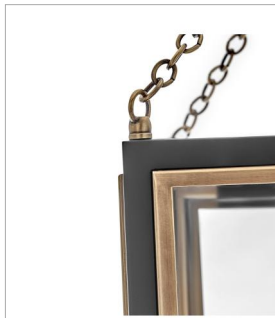

SHAW

32987BK

SMALL PENDANT

Traditional in style, and unique in character, Shaw is distinguished by its dramatic frame and enchanting design elements. Robust clear glass panels, the rich two-tone finish combination, and a captivating fine chain detail unite to deliver dashing heritage charm.

DETAILS	
FINISH:	Black
MATERIAL:	Steel
GLASS:	Clear
SLOPE DEGREE:	90
DIMMABLE:	YES, WITH DIMMABLE LAMP (NOT INCLUDED)

DIMENSIONS	
WIDTH:	10"
HEIGHT:	22.8"
WEIGHT:	11.2lb

LIGHT SOURCE	
LIGHT SOURCE:	Socketed
WATTAGE:	1-14w Med. LED, 100w Equiv.
VOLTAGE:	120v

MOUNTING	
CANOPY:	5.5" Dia.
LEAD WIRE:	1 X 120"
MAX HEIGHT:	54.8

SHIPPING	
CARTON LENGTH:	17.5
CARTON WIDTH:	12.4
CARTON HEIGHT:	15.6
CARTON WEIGHT:	15.7

PRODUCT DETAILS:

- This item may be hung on a sloped ceiling
- This fixture includes multiple down stems in various lengths to customize the installation height of the fixture, including one 6" stem and two 12" stems
- Suitable for use in dry (indoor) locations as defined by NEC and CEC. Meets United States UL Underwriters Laboratories & CSA Canadian Standards Association Product Safety Standards.
- Ideal for vintage filament bulbs (not included)
- Classic, elegant lines and timeless details enhance a traditional space