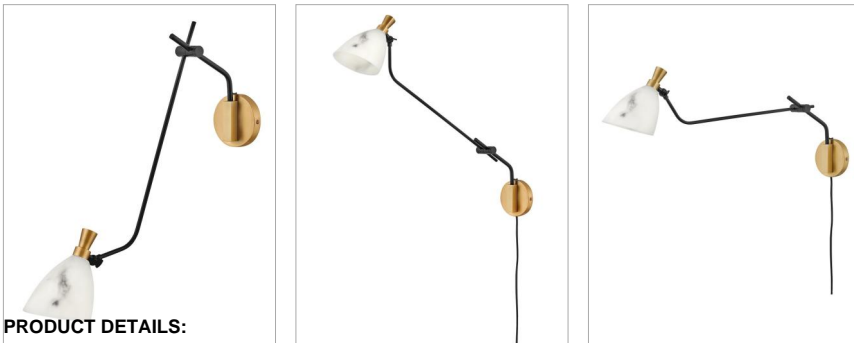

### LARGE SWING ARM SINGLE LIGHT SCONCE

Influenced by a mid-century modern aesthetic, Sinclair's striking profile is accentuated by stunning details. A classic finish combination of Heritage Brass and Black is paired with luminous, luxurious faux alabaster shades. Sinclair's sophisticated design offers articulating shades to create a custom look. All designs for Sinclair must be bulbed with LED bulbs only (not included).

DETAILS	
FINISH:	Heritage Brass
MATERIAL:	Steel
GLASS:	Cloudstone
DIMMABLE:	YES, WITH DIMMABLE LAMP (NOT INCLUDED)

DIMENSIONS	
WIDTH:	5.3"
HEIGHT:	29.8"
WEIGHT:	3.6lb
BACK PLATE:	4.75" Dia.
EXTENSION:	30"
TOP TO OUTLET:	8"

#### PRODUCT DETAILS:

- Mounting hardware is hidden on the back plate to ensure a clean silhouette
- Candelabra LED lamps required
- Suitable for use in dry (indoor) locations as defined by NEC and CEC. Meets United States UL Underwriters Laboratories & CSA Canadian Standards Association Product Safety Standards.
- Features On/Off switch
- This fixture can be hardwired or mounted with an included 96" plug-in cord.
- Distinctive mid-century modern elements merge with sleek and timeless forms for a vintage vibe with modern flair
- Optional cord covers are available. Pack of two 12" covers – 6938 BK
- All dimensions listed are as shown