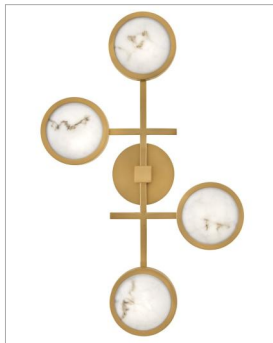

CAVA

FR31013LCB

LARGE FLUSH MOUNT

Cava's distinctive yet fashionable shape provides versatility for interior settings ranging from modern to transitional. Cloudstone shades - with metal reflector plates to beautifully reflect light - adorn an elegantly elongated design finished in Lacquered Brass or Black Oxide.

DETAILS	
FINISH:	Lacquered Brass
MATERIAL:	Steel
GLASS:	Cloudstone
DIMMABLE:	YES, CL TYPE DIMMER (SSL7A)

DIMENSIONS	
WIDTH:	30"
HEIGHT:	4.3"
DEPTH:	19
WEIGHT:	6.8lb

LIGHT SOURCE	
LIGHT SOURCE:	Integrated LED
LED NAME:	ER2G16W7
VOLTAGE:	120v
COLOR TEMP:	3000
LUMENS:	5600
CRI:	95
INCANDESCENT EQUIVALENCY:	4 x 100w
DIMMABLE:	YES, CL TYPE DIMMER (SSL7A)

MOUNTING	
CANOPY:	5" Dia.

SHIPPING	
CARTON LENGTH:	5.1
CARTON WIDTH:	32.5
CARTON HEIGHT:	32.8
CARTON WEIGHT:	9.5

PRODUCT DETAILS:

- Suitable for use in dry (indoor) locations as defined by NEC and CEC. Meets United States UL Underwriters Laboratories & CSA Canadian Standards Association Product Safety Standards.
- 5" dia. back plate with 4.25" ext. and 9.5" TTO when mounted as a wall sconce
- LED components carry a 5-year limited warranty
- Bold silhouette with dramatic details creates a modern statement

HINKLEY

HINKLEY
33000 Pin Oak Parkway
Avon Lake, OH 44012

PHONE: (440) 653-5500
Toll Free: 1 (800) 446-5539

hinkley.com