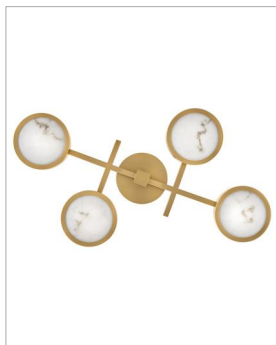

CAVA

FR31013LCB

LARGE FLUSH MOUNT

Cava's distinctive yet fashionable shape provides versatility for interior settings ranging from modern to transitional. Cloudstone shades - with metal reflector plates to beautifully reflect light - adorn an elegantly elongated design finished in Lacquered Brass or Black Oxide.

DETAILS

FINISH:	Lacquered Brass
MATERIAL:	Steel
GLASS:	Cloudstone
DIMMABLE:	YES, CL TYPE DIMMER (SSL7A)

DIMENSIONS

WIDTH:	30"
HEIGHT:	4.3"
DEPTH:	19
WEIGHT:	6.8lb

LIGHT SOURCE

LIGHT SOURCE:	Integrated LED
LED NAME:	ER2G16W7
VOLTAGE:	120v
COLOR TEMP:	3000
LUMENS:	5600
CRI:	95
INCANDESCENT EQUIVALENCY:	4 x 100w
DIMMABLE:	YES, CL TYPE DIMMER (SSL7A)

MOUNTING

CANOPY:	5" Dia.

SHIPPING

CARTON LENGTH:	5.1
CARTON WIDTH:	32.5
CARTON HEIGHT:	32.8
CARTON WEIGHT:	9.5

PRODUCT DETAILS:

- Suitable for use in dry (indoor) locations as defined by NEC and CEC. Meets United States UL Underwriters Laboratories & CSA Canadian Standards Association Product Safety Standards.
- 5" dia. back plate with 4.25" ext. and 9.5" TTO when mounted as a wall sconce
- LED components carry a 5-year limited warranty
- Bold silhouette with dramatic details creates a modern statement

HINKLEY

HINKLEY
33000 Pin Oak Parkway
Avon Lake, OH 44012

PHONE: (440) 653-5500
Toll Free: 1 (800) 446-5539

hinkley.com