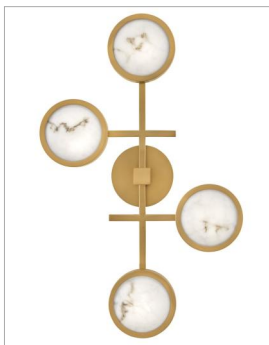

CAVA

FR31013LCB

LARGE FLUSH MOUNT

Cava's distinctive yet fashionable shape provides versatility for interior settings ranging from modern to transitional. Cloudstone shades - with metal reflector plates to beautifully reflect light - adorn an elegantly elongated design finished in Lacquered Brass or Black Oxide.

DETAILS

FINISH:	Lacquered Brass
MATERIAL:	Steel
GLASS:	Cloudstone
DIMMABLE:	YES, CL TYPE DIMMER (SSL7A)

DIMENSIONS

WIDTH:	30"
HEIGHT:	4.3"
DEPTH:	19
WEIGHT:	6.8lb

LIGHT SOURCE

LIGHT SOURCE:	Integrated LED
LED NAME:	ER2G16W7
VOLTAGE:	120v
COLOR TEMP:	3000
LUMENS:	5600
CRI:	95
INCANDESCENT EQUIVALENCY:	4 x 100w
DIMMABLE:	YES, CL TYPE DIMMER (SSL7A)

MOUNTING

CANOPY:	5" Dia.

SHIPPING

CARTON LENGTH:	5.1
CARTON WIDTH:	32.5
CARTON HEIGHT:	32.8
CARTON WEIGHT:	9.5

PRODUCT DETAILS:

- Suitable for use in dry (indoor) locations as defined by NEC and CEC. Meets United States UL Underwriters Laboratories & CSA Canadian Standards Association Product Safety Standards.
- 5" dia. back plate with 4.25" ext. and 9.5" TTO when mounted as a wall sconce
- LED components carry a 5-year limited warranty
- Bold silhouette with dramatic details creates a modern statement

HINKLEY

HINKLEY
33000 Pin Oak Parkway
Avon Lake, OH 44012

PHONE: (440) 653-5500
Toll Free: 1 (800) 446-5539

hinkley.com