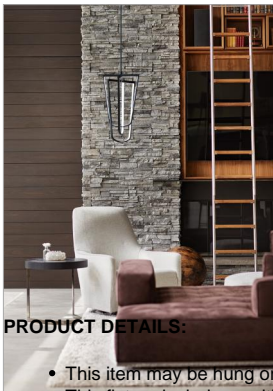

ONYX

FR31037BLK

MEDIUM ADJUSTABLE PENDANT

Onyx makes a sculptural statement with a minimalist frame and discretely hidden LEDs, each lit from within to create a modern work of art. Bold and striking, Onyx casts strong and dimmable light in any space.

DETAILS	
FINISH:	Black
MATERIAL:	Steel
SLOPE DEGREE:	90
DIMMABLE:	YES, CL TYPE DIMMER (SSL7A)

DIMENSIONS	
WIDTH:	14.5"
HEIGHT:	26.8"
DEPTH:	14.5
WEIGHT:	9.8lb

LIGHT SOURCE	
LIGHT SOURCE:	Integrated LED
LED NAME:	ES-FS2216C
VOLTAGE:	120v/277v
COLOR TEMP:	3000
LUMENS:	6000
CRI:	94
INCANDESCENT EQUIVALENCY:	6 x 75w
DIMMABLE:	YES, CL TYPE DIMMER (SSL7A)

MOUNTING	
CANOPY:	10" Dia.
LEAD WIRE:	1 X 120"
MAX HEIGHT:	62

SHIPPING	
CARTON LENGTH:	29.1
CARTON WIDTH:	16.9
CARTON HEIGHT:	8.3
CARTON WEIGHT:	12.8