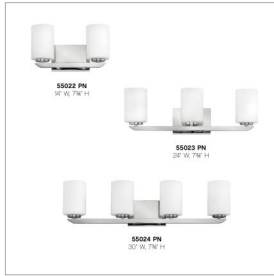

### FOUR LIGHT VANITY

Clean and crisp, Kyra's minimalist design is anchored with a bold yet simple aesthetic. The sleek cross bar ends with a subtle curve for an element of softness. Rich finish options of Brushed Nickel or Polished Nickel complement the elegant etched opal glass.

DETAILS	
FINISH:	Polished Nickel
MATERIAL:	Steel
GLASS:	Etched Opal
DIMMABLE:	YES, WITH DIMMABLE LAMP (NOT INCLUDED)

DIMENSIONS	
WIDTH:	30"
HEIGHT:	7.8"
WEIGHT:	6lb
BACK PLATE:	7"W X 4.75"H
EXTENSION:	5.3"
TOP TO OUTLET:	5.5"

LIGHT SOURCE	
LIGHT SOURCE:	Socketed
WATTAGE:	4-14w Med. LED, 100w Equiv.
VOLTAGE:	120v

SHIPPING	
CARTON LENGTH:	32
CARTON WIDTH:	10.8
CARTON HEIGHT:	6.8
CARTON WEIGHT:	8