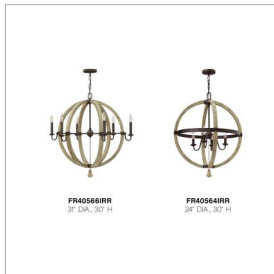

MIDDLEFIELD

FR40564IRR

MEDIUM ORB

Middlefield's rustic-chic design captures a historical feel with its solid distressed wood reminiscent of weathered ash, steel construction and iron rust finish. A pear-shaped wood finial adds an additional elegant detail.

DETAILS	
FINISH:	Iron Rust
MATERIAL:	Wood
SLOPE DEGREE:	90
DIMMABLE:	YES, WITH DIMMABLE LAMP (NOT INCLUDED)

DIMENSIONS	
WIDTH:	24"
HEIGHT:	30"
WEIGHT:	12lb

LIGHT SOURCE	
LIGHT SOURCE:	Socketed
WATTAGE:	4-5w Cand. LED, 60w Equiv.
VOLTAGE:	120v

MOUNTING	
CANOPY:	5" Dia.
LEAD WIRE:	1 X 144"

SHIPPING	
CARTON LENGTH:	25
CARTON WIDTH:	25
CARTON HEIGHT:	27
CARTON WEIGHT:	21

PRODUCT DETAILS:

- This item may be hung on a sloped ceiling
- Suitable for use in dry (indoor) locations as defined by NEC and CEC. Meets United States UL Underwriters Laboratories & CSA Canadian Standards Association Product Safety Standards.
- Artisanal details, a rich finish and organic elements add warm rustic style