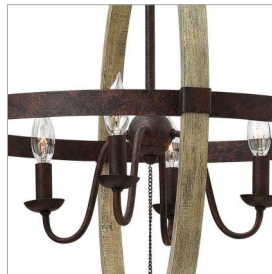

MIDDLEFIELD

FR40564IRR

MEDIUM ORB

Middlefield's rustic-chic design captures a historical feel with its solid distressed wood reminiscent of weathered ash, steel construction and iron rust finish. A pear-shaped wood finial adds an additional elegant detail.

DETAILS	
FINISH:	Iron Rust
MATERIAL:	Wood
SLOPE DEGREE:	90
DIMMABLE:	YES, WITH DIMMABLE LAMP (NOT INCLUDED)

DIMENSIONS	
WIDTH:	24"
HEIGHT:	30"
WEIGHT:	12lb

LIGHT SOURCE	
LIGHT SOURCE:	Socketed
WATTAGE:	4-5w Cand. LED, 60w Equiv.
VOLTAGE:	120v

MOUNTING	
CANOPY:	5" Dia.
LEAD WIRE:	1 X 144"

SHIPPING	
CARTON LENGTH:	25
CARTON WIDTH:	25
CARTON HEIGHT:	27
CARTON WEIGHT:	21

PRODUCT DETAILS:

- This item may be hung on a sloped ceiling
- Suitable for use in dry (indoor) locations as defined by NEC and CEC. Meets United States UL Underwriters Laboratories & CSA Canadian Standards Association Product Safety Standards.
- Artisanal details, a rich finish and organic elements add warm rustic style