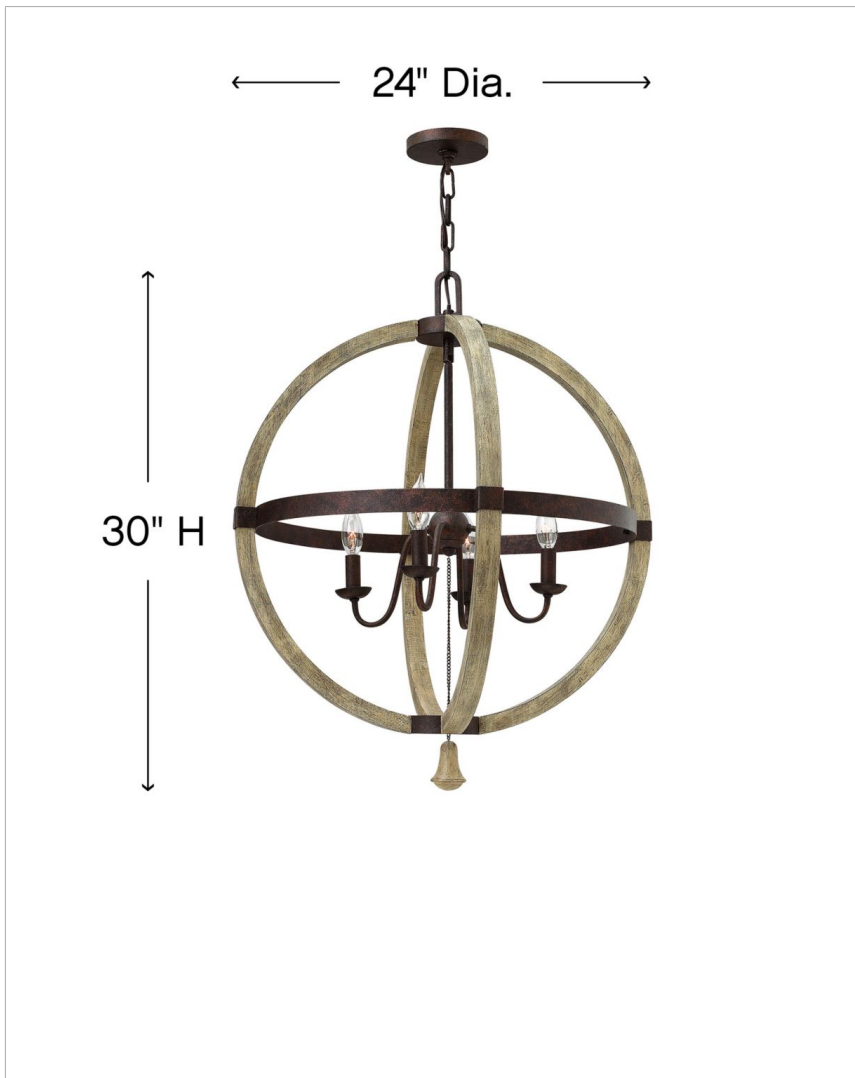

MIDDLEFIELD

FR40564IRR

MEDIUM ORB

Middlefield's rustic-chic design captures a historical feel with its solid distressed wood reminiscent of weathered ash, steel construction and iron rust finish. A pear-shaped wood finial adds an additional elegant detail.

DETAILS	
FINISH:	Iron Rust
MATERIAL:	Wood
SLOPE DEGREE:	90
DIMMABLE:	YES, WITH DIMMABLE LAMP (NOT INCLUDED)

DIMENSIONS	
WIDTH:	24"
HEIGHT:	30"
WEIGHT:	12lb

LIGHT SOURCE	
LIGHT SOURCE:	Socketed
WATTAGE:	4-5w Cand. LED, 60w Equiv.
VOLTAGE:	120v

MOUNTING	
CANOPY:	5" Dia.
LEAD WIRE:	1 X 144"

SHIPPING	
CARTON LENGTH:	25
CARTON WIDTH:	25
CARTON HEIGHT:	27
CARTON WEIGHT:	21

PRODUCT DETAILS:

- This item may be hung on a sloped ceiling
- Suitable for use in dry (indoor) locations as defined by NEC and CEC. Meets United States UL Underwriters Laboratories & CSA Canadian Standards Association Product Safety Standards.
- Artisanal details, a rich finish and organic elements add warm rustic style