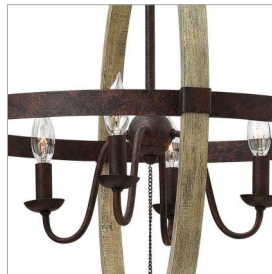

MIDDLEFIELD

FR40564IRR

MEDIUM ORB

Middlefield's rustic-chic design captures a historical feel with its solid distressed wood reminiscent of weathered ash, steel construction and iron rust finish. A pear-shaped wood finial adds an additional elegant detail.

DETAILS	
FINISH:	Iron Rust
MATERIAL:	Wood
SLOPE DEGREE:	90
DIMMABLE:	YES, WITH DIMMABLE LAMP (NOT INCLUDED)

DIMENSIONS	
WIDTH:	24"
HEIGHT:	30"
WEIGHT:	12lb

LIGHT SOURCE	
LIGHT SOURCE:	Socketed
WATTAGE:	4-5w Cand. LED, 60w Equiv.
VOLTAGE:	120v

MOUNTING	
CANOPY:	5" Dia.
LEAD WIRE:	1 X 144"

SHIPPING	
CARTON LENGTH:	25
CARTON WIDTH:	25
CARTON HEIGHT:	27
CARTON WEIGHT:	21

PRODUCT DETAILS:

- This item may be hung on a sloped ceiling
- Suitable for use in dry (indoor) locations as defined by NEC and CEC. Meets United States UL Underwriters Laboratories & CSA Canadian Standards Association Product Safety Standards.
- Artisanal details, a rich finish and organic elements add warm rustic style

HINKLEY

HINKLEY
33000 Pin Oak Parkway
Avon Lake, OH 44012

PHONE: (440) 653-5500
Toll Free: 1 (800) 446-5539

hinkley.com