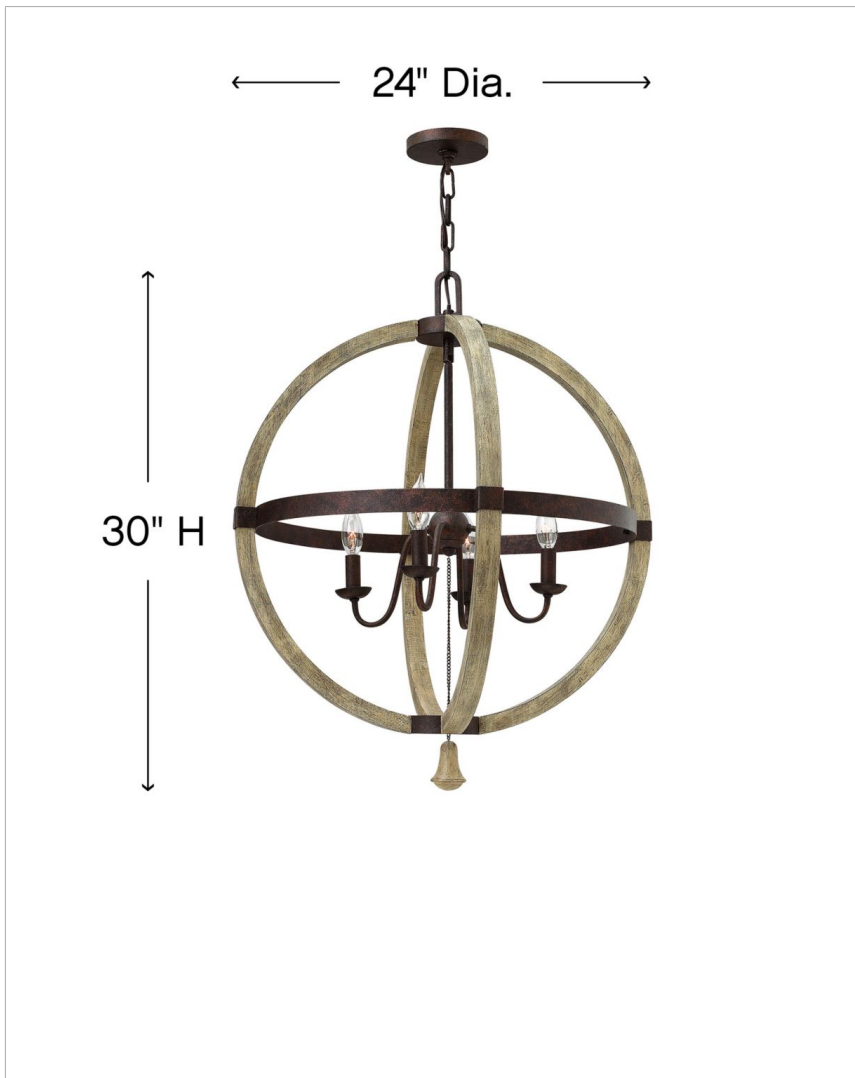

### MEDIUM ORB

Middlefield's rustic-chic design captures a historical feel with its solid distressed wood reminiscent of weathered ash, steel construction and iron rust finish. A pear-shaped wood finial adds an additional elegant detail.

DETAILS	
FINISH:	Iron Rust
MATERIAL:	Wood
SLOPE DEGREE:	90
DIMMABLE:	YES, WITH DIMMABLE LAMP (NOT INCLUDED)

DIMENSIONS	
WIDTH:	24"
HEIGHT:	30"
WEIGHT:	12lb

LIGHT SOURCE	
LIGHT SOURCE:	Socketed
WATTAGE:	4-5w Cand. LED, 60w Equiv.
VOLTAGE:	120v

MOUNTING	
CANOPY:	5" Dia.
LEAD WIRE:	1 X 144"

SHIPPING	
CARTON LENGTH:	25
CARTON WIDTH:	25
CARTON HEIGHT:	27
CARTON WEIGHT:	21

#### PRODUCT DETAILS:

- This item may be hung on a sloped ceiling
- Suitable for use in dry (indoor) locations as defined by NEC and CEC. Meets United States UL Underwriters Laboratories & CSA Canadian Standards Association Product Safety Standards.
- Artisanal details, a rich finish and organic elements add warm rustic style