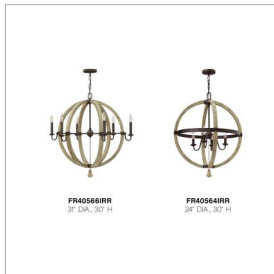

MIDDLEFIELD

FR40564IRR

MEDIUM ORB

Middlefield's rustic-chic design captures a historical feel with its solid distressed wood reminiscent of weathered ash, steel construction and iron rust finish. A pear-shaped wood finial adds an additional elegant detail.

DETAILS	
FINISH:	Iron Rust
MATERIAL:	Wood
SLOPE DEGREE:	90
DIMMABLE:	YES, WITH DIMMABLE LAMP (NOT INCLUDED)

DIMENSIONS	
WIDTH:	24"
HEIGHT:	30"
WEIGHT:	12lb

LIGHT SOURCE	
LIGHT SOURCE:	Socketed
WATTAGE:	4-5w Cand. LED, 60w Equiv.
VOLTAGE:	120v

MOUNTING	
CANOPY:	5" Dia.
LEAD WIRE:	1 X 144"

SHIPPING	
CARTON LENGTH:	25
CARTON WIDTH:	25
CARTON HEIGHT:	27
CARTON WEIGHT:	21

PRODUCT DETAILS:

- This item may be hung on a sloped ceiling
- Suitable for use in dry (indoor) locations as defined by NEC and CEC. Meets United States UL Underwriters Laboratories & CSA Canadian Standards Association Product Safety Standards.
- Artisanal details, a rich finish and organic elements add warm rustic style

HINKLEY

HINKLEY
33000 Pin Oak Parkway
Avon Lake, OH 44012

PHONE: (440) 653-5500
Toll Free: 1 (800) 446-5539

hinkley.com