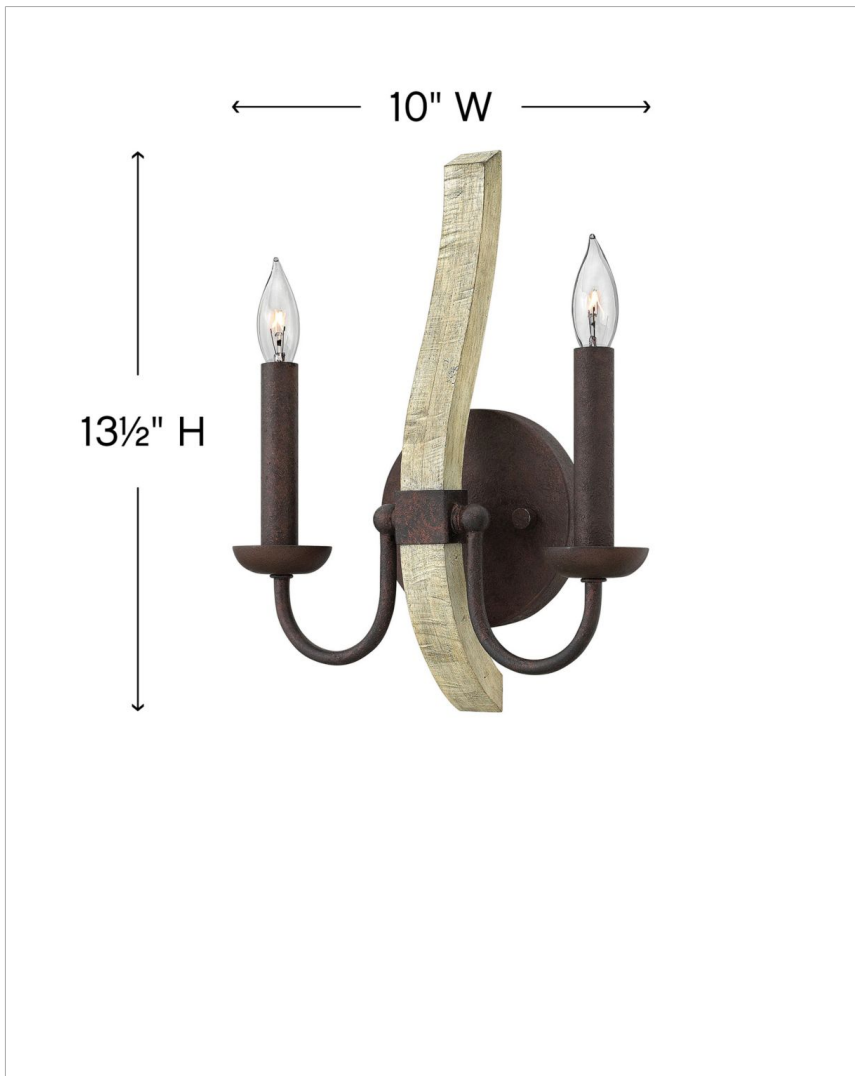

MIDDLEFIELD

FR40572IRR

TWO LIGHT SCONCE

Middlefield's rustic-chic design captures a historical feel with its solid distressed wood reminiscent of weathered ash, steel construction and iron rust finish. A pear-shaped wood finial adds an additional elegant detail.

DETAILS

FINISH:	Iron Rust
MATERIAL:	Wood
DIMMABLE:	YES, WITH DIMMABLE LAMP (NOT INCLUDED)

DIMENSIONS

WIDTH:	10"
HEIGHT:	13.5"
WEIGHT:	2lb
BACK PLATE:	5" Dia.
EXTENSION:	3.5"
TOP TO OUTLET:	10.5"

LIGHT SOURCE

LIGHT SOURCE:	Socketed
WATTAGE:	2-5w Cand. LED, 60w Equiv.
VOLTAGE:	120v

SHIPPING

CARTON LENGTH:	16
CARTON WIDTH:	13
CARTON HEIGHT:	7
CARTON WEIGHT:	3

PRODUCT DETAILS:

- Suitable for use in dry (indoor) locations as defined by NEC and CEC. Meets United States UL Underwriters Laboratories & CSA Canadian Standards Association Product Safety Standards.
- ADA compliant
- Artisanal details, a rich finish and organic elements add warm rustic style

HINKLEY

HINKLEY
33000 Pin Oak Parkway
Avon Lake, OH 44012

PHONE: (440) 653-5500
Toll Free: 1 (800) 446-5539

hinkley.com