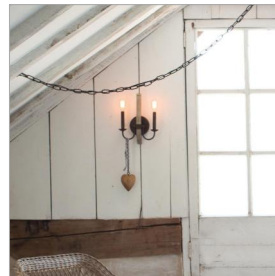

MIDDLEFIELD

FR40572IRR

TWO LIGHT SCONCE

Middlefield's rustic-chic design captures a historical feel with its solid distressed wood reminiscent of weathered ash, steel construction and iron rust finish. A pear-shaped wood finial adds an additional elegant detail.

DETAILS

FINISH:	Iron Rust
MATERIAL:	Wood
DIMMABLE:	YES, WITH DIMMABLE LAMP (NOT INCLUDED)

DIMENSIONS

WIDTH:	10"
HEIGHT:	13.5"
WEIGHT:	2lb
BACK PLATE:	5" Dia.
EXTENSION:	3.5"
TOP TO OUTLET:	10.5"

LIGHT SOURCE

LIGHT SOURCE:	Socketed
WATTAGE:	2-5w Cand. LED, 60w Equiv.
VOLTAGE:	120v

SHIPPING

CARTON LENGTH:	16
CARTON WIDTH:	13
CARTON HEIGHT:	7
CARTON WEIGHT:	3

PRODUCT DETAILS:

- Suitable for use in dry (indoor) locations as defined by NEC and CEC. Meets United States UL Underwriters Laboratories & CSA Canadian Standards Association Product Safety Standards.
- ADA compliant
- Artisanal details, a rich finish and organic elements add warm rustic style

HINKLEY

HINKLEY
33000 Pin Oak Parkway
Avon Lake, OH 44012

PHONE: (440) 653-5500
Toll Free: 1 (800) 446-5539

hinkley.com