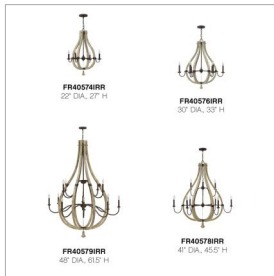

MIDDLEFIELD

FR40574IRR

SMALL OPEN FRAME SINGLE TIER

Middlefield's rustic-chic design captures a historical feel with its solid distressed wood reminiscent of weathered ash, steel construction and iron rust finish. A pear-shaped wood finial adds an additional elegant detail.

DETAILS	
FINISH:	Iron Rust
MATERIAL:	Wood
SLOPE DEGREE:	90
DIMMABLE:	YES, WITH DIMMABLE LAMP (NOT INCLUDED)

DIMENSIONS	
WIDTH:	22"
HEIGHT:	27"
WEIGHT:	9lb

LIGHT SOURCE	
LIGHT SOURCE:	Socketed
WATTAGE:	4-5w Cand. LED, 60w Equiv.
VOLTAGE:	120v

MOUNTING	
CANOPY:	6.5" Dia.
LEAD WIRE:	1 X 144"

SHIPPING	
CARTON LENGTH:	19
CARTON WIDTH:	19
CARTON HEIGHT:	27
CARTON WEIGHT:	16

PRODUCT DETAILS:

- This item may be hung on a sloped ceiling
- Suitable for use in dry (indoor) locations as defined by NEC and CEC. Meets United States UL Underwriters Laboratories & CSA Canadian Standards Association Product Safety Standards.
- Artisanal details, a rich finish and organic elements add warm rustic style