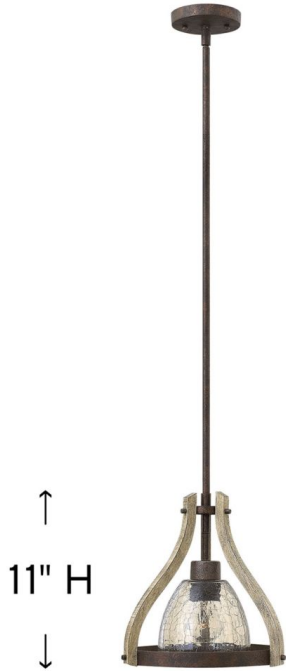

12" Dia.

↑
11" H
↓

PRODUCT DETAILS:

- This item may be hung on a sloped ceiling
- This fixture includes multiple down stems in various lengths to customize the installation height of the fixture, including one 6" stem and two 12" stems
- Suitable for use in dry (indoor) locations as defined by NEC and CEC. Meets United States UL Underwriters Laboratories & CSA Canadian Standards Association Product Safety Standards.
- Artisanal details, a rich finish and organic elements add warm rustic style

MIDDLEFIELD

FR40577IRR

SMALL PENDANT

Middlefield's rustic-chic design captures a historical feel with its solid distressed wood reminiscent of weathered ash, steel construction and iron rust finish. A pear-shaped wood finial adds an additional elegant detail.

DETAILS	
FINISH:	Iron Rust
MATERIAL:	Wood
GLASS:	Smoked Crackle
SLOPE DEGREE:	90
DIMMABLE:	YES, WITH DIMMABLE LAMP (NOT INCLUDED)

DIMENSIONS	
WIDTH:	12"
HEIGHT:	11"
WEIGHT:	4lb

LIGHT SOURCE	
LIGHT SOURCE:	Socketed
WATTAGE:	1-14w Med. LED, 100w Equiv.
VOLTAGE:	120v

MOUNTING	
CANOPY:	4.75" Dia.
LEAD WIRE:	1 X 120"
MAX HEIGHT:	43.3

SHIPPING	
CARTON LENGTH:	21.5
CARTON WIDTH:	14
CARTON HEIGHT:	14
CARTON WEIGHT:	7

HINKLEY

HINKLEY
33000 Pin Oak Parkway
Avon Lake, OH 44012