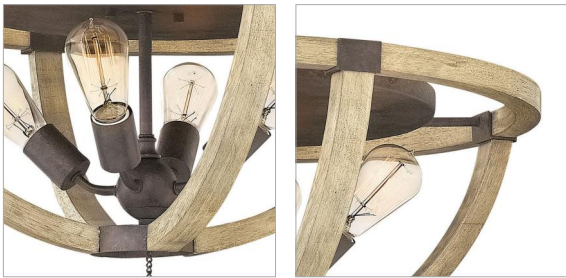

PRODUCT DETAILS:

- Suitable for use in dry (indoor) locations as defined by NEC and CEC. Meets United States UL Underwriters Laboratories & CSA Canadian Standards Association Product Safety Standards.
- Artisanal details, a rich finish and organic elements add warm rustic style

HINKLEY

HINKLEY
33000 Pin Oak Parkway
Avon Lake, OH 44012

PHONE: (440) 653-5500
Toll Free: 1 (800) 446-5539

hinkley.com