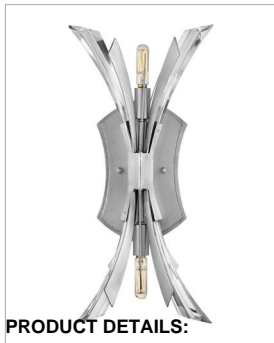

PRODUCT DETAILS:

- Fixture can be mounted horizontally.
- Suitable for use in dry (indoor) locations as defined by NEC and CEC. Meets United States UL Underwriters Laboratories & CSA Canadian Standards Association Product Safety Standards.
- Merging the best of traditional and modern elements with a sophisticated and streamlined look