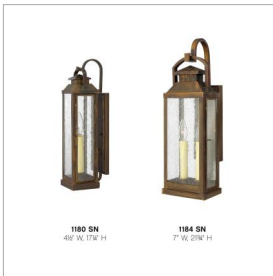

REVERE

1180SN

SMALL WALL MOUNT LANTERN

Revere is a traditional coach lantern in solid brass with clear seedy glass panels. The glass faux candle sleeves and classic candelabra lamping complete the authentic appearance.

DETAILS	
FINISH:	Sienna
MATERIAL:	Brass
GLASS:	Clear Seedy
DIMMABLE:	YES, WITH DIMMABLE LAMP (NOT INCLUDED)

DIMENSIONS	
WIDTH:	4.5"
HEIGHT:	17.3"
WEIGHT:	5lb
BACK PLATE:	4.5"W X 11"H
EXTENSION:	5.5"
TOP TO OUTLET:	10.25"

LIGHT SOURCE	
LIGHT SOURCE:	Socketed
WATTAGE:	1-5w Cand. LED, 60w Equiv. or 1-60w Cand.
VOLTAGE:	120v

SHIPPING	
CARTON LENGTH:	20
CARTON WIDTH:	8.3
CARTON HEIGHT:	8.5
CARTON WEIGHT:	6

PRODUCT DETAILS:

- Suitable for use in wet (outdoor direct rain) locations as defined by NEC and CEC. Meets United States UL Underwriters Laboratories & CSA Canadian Standards Association Product Safety Standards
- Our Estate Collections boast a breadth of fixtures defined by coordinating composition, enduring architecture, and time-honored craftsmanship, designed to meet the needs of expansive properties with extended outdoor living spaces. From the entrance of your driveway to the depths of your backyard, these collections provide cohesive design for stately exteriors.
- 2-year finish warranty
- The Heritage Collection encompasses premium outdoor fixtures that pay tribute to the nostalgia of America's past while reinforcing Hinkley's philosophy of timeless, quality design.
- Classic lines and heritage details complement traditional architecture