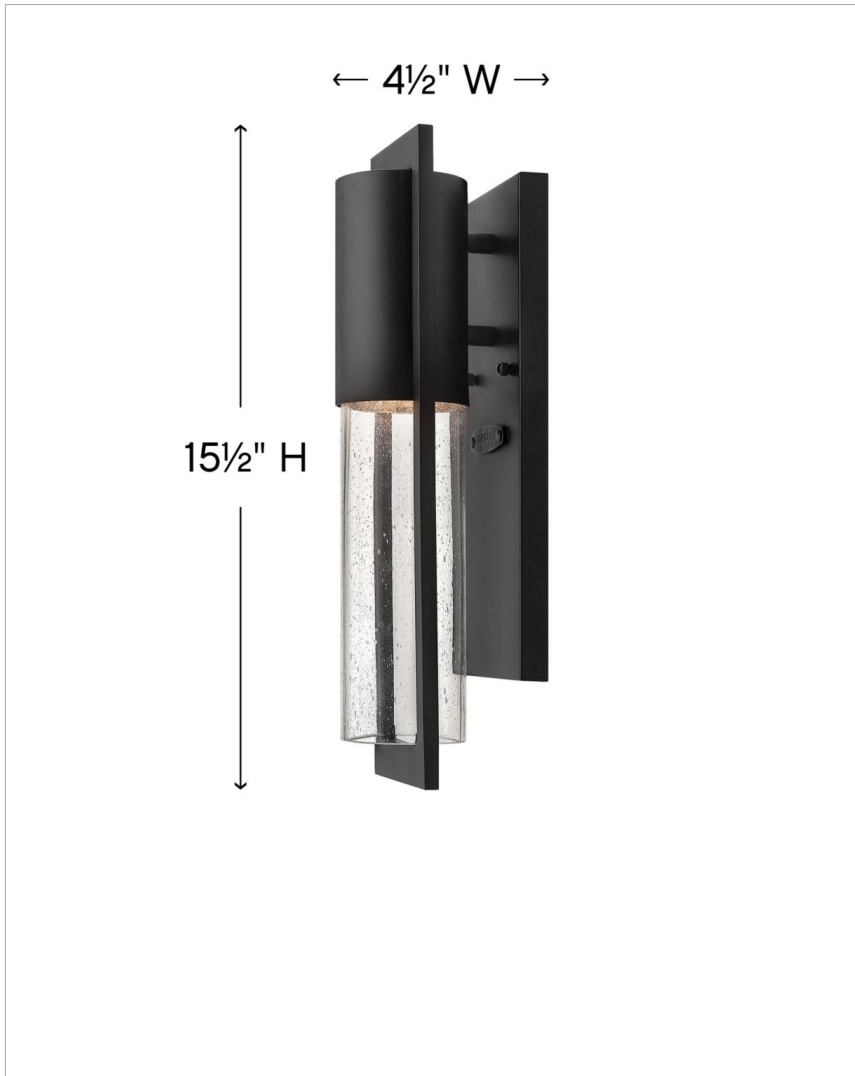

SHELTER

1326BK

EXTRA SMALL WALL MOUNT LANTERN

Shelter's minimalist style in aluminum creates a chic, dramatic statement as the light from above grazes through its clear seedy glass. Shelter comes standard Dark Sky compliant.

DETAILS	
FINISH:	Black
MATERIAL:	Aluminum
GLASS:	Clear Seedy
DIMMABLE:	Yes

DIMENSIONS	
WIDTH:	4.5"
HEIGHT:	15.5"
WEIGHT:	2lb
BACK PLATE:	4.5"W X 12"H
EXTENSION:	4.8"
TOP TO OUTLET:	5.75"

LIGHT SOURCE	
LIGHT SOURCE:	Socketed
WATTAGE:	1-7w GU10 LED, 50w Equiv.
VOLTAGE:	120v

SHIPPING	
CARTON LENGTH:	18.5
CARTON WIDTH:	9.9
CARTON HEIGHT:	7.3
CARTON WEIGHT:	4

PRODUCT DETAILS:

- Suitable for use in wet (outdoor direct rain) locations as defined by NEC and CEC. Meets United States UL Underwriters Laboratories & CSA Canadian Standards Association Product Safety Standards
- Fixture is Dark Sky compliant and engineered to minimize light glare upward into the night sky
- 2-year finish warranty
- Bold lines and a clean, minimalist style complement contemporary architecture