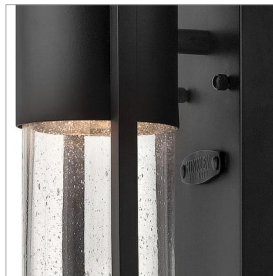

SHELTER

1326BK

EXTRA SMALL WALL MOUNT LANTERN

Shelter's minimalist style in aluminum creates a chic, dramatic statement as the light from above grazes through its clear seedy glass. Shelter comes standard Dark Sky compliant.

DETAILS	
FINISH:	Black
MATERIAL:	Aluminum
GLASS:	Clear Seedy
DIMMABLE:	Yes

DIMENSIONS	
WIDTH:	4.5"
HEIGHT:	15.5"
WEIGHT:	2lb
BACK PLATE:	4.5"W X 12"H
EXTENSION:	4.8"
TOP TO OUTLET:	5.75"

LIGHT SOURCE	
LIGHT SOURCE:	Socketed
WATTAGE:	1-7w GU10 LED, 50w Equiv.
VOLTAGE:	120v

SHIPPING	
CARTON LENGTH:	18.5
CARTON WIDTH:	9.9
CARTON HEIGHT:	7.3
CARTON WEIGHT:	4

PRODUCT DETAILS:

- Suitable for use in wet (outdoor direct rain) locations as defined by NEC and CEC. Meets United States UL Underwriters Laboratories & CSA Canadian Standards Association Product Safety Standards
- Fixture is Dark Sky compliant and engineered to minimize light glare upward into the night sky
- 2-year finish warranty
- Bold lines and a clean, minimalist style complement contemporary architecture