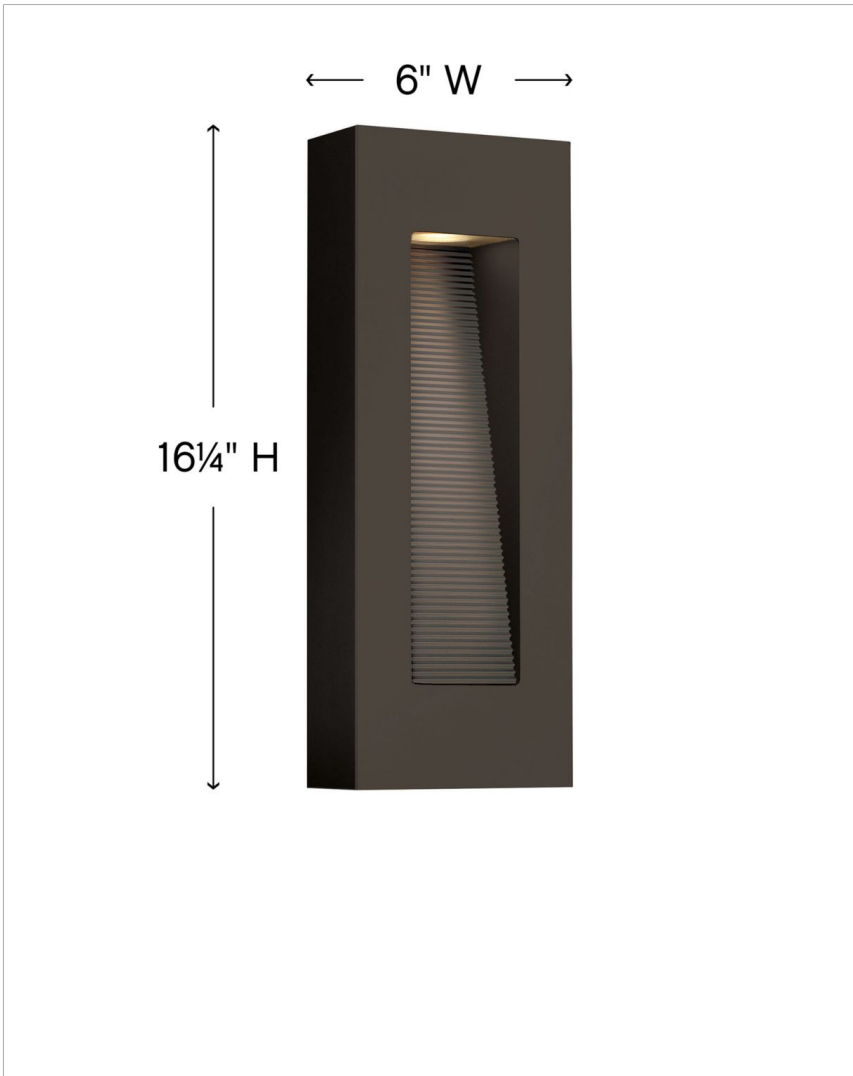

LUNA

1668BZ

MEDIUM WALL MOUNT LANTERN

Luna is a modern collection of solid aluminum fixtures offered in a unique combination of contemporary styles, including sleek wall lanterns. Luna also offers chic pocket wall sconces and compact ceiling mounts that are ideal for indoors or out.

DETAILS	
FINISH:	Bronze
MATERIAL:	Aluminum
GLASS:	Etched Lens
DIMMABLE:	YES, WITH DIMMABLE LAMP (NOT INCLUDED)

DIMENSIONS	
WIDTH:	6"
HEIGHT:	16.3"
WEIGHT:	5lb
BACK PLATE:	4.5" Sq.
EXTENSION:	3.5"
TOP TO OUTLET:	8.25"

LIGHT SOURCE	
LIGHT SOURCE:	Socketed
WATTAGE:	2-7w GU10 LED, 20w Equiv.
VOLTAGE:	120v

SHIPPING	
CARTON LENGTH:	19
CARTON WIDTH:	9.5
CARTON HEIGHT:	6
CARTON WEIGHT:	6

PRODUCT DETAILS:

- Suitable for use in wet (outdoor direct rain) locations as defined by NEC and CEC. Meets United States UL Underwriters Laboratories & CSA Canadian Standards Association Product Safety Standards
- Fixture is Dark Sky compliant and engineered to minimize light glare upward into the night sky
- ADA compliant
- 2-year finish warranty
- Bold lines and a clean, minimalist style complement contemporary architecture