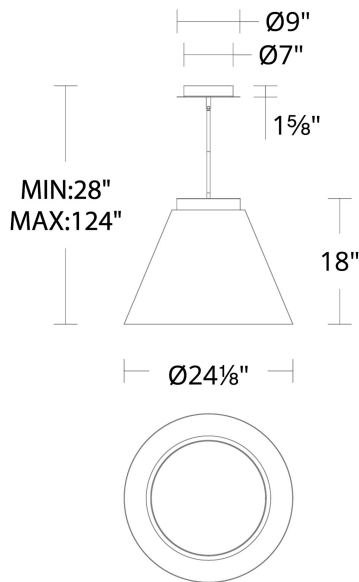

Project: _____

Location: _____

Fixture Type: _____

Catalog Number: _____

AVAILABLE FINISHES:

Bentley

PD-88324

PRODUCT DESCRIPTION

Romantic modernism comes to light with Bentley. Rich, hand-stitched black leather, combined with an aged brass finish, makes this pendant the perfect choice for illuminating surfaces below.

FEATURES

- Driver concealed within the canopy
- Smooth pebble grain leather
- Spin-on round canopy with minimal hardware
- Three 12" and one 6" down rods included (additional sold separately)
- Slope ceiling adaptable. Hang straight swivels up to 90 degrees

REPLACEMENT PARTS

- ROD-I06-PC130T-AB - 6" Rod - AB finish
- ROD-I12-PC130T-AB - 12" Rod - AB finish
- HDW-HY23-WA - Hardware Pack

PD-88324

| Model & Size | Color Temp | Finish | LED Watts | LED Lumens | Delivered Lumens |
|--------------|------------|--------------------------|-----------|------------|------------------|
| PD-88324 24" | 3000K | BK/AB Black & Aged Brass | 43W | 3792 | 986 |