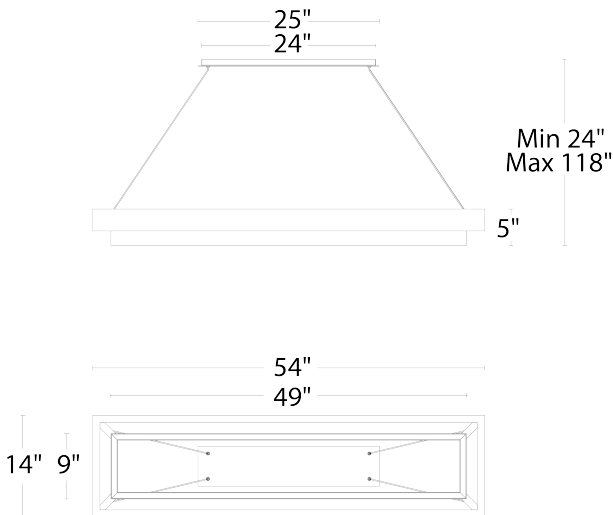

Project: _____

Location: _____

Fixture Type: _____

Catalog Number: _____

AVAILABLE FINISHES:

Hustler

PD-70354

PRODUCT DESCRIPTION

Run the table with generous illumination from this billiard-inspired pendant. Oblong, black with dark walnut, and designed to win over family and guests alike.

FEATURES

- Driver concealed within the canopy
- Up and downward illumination
- Natural wood grain and color variation with each unique piece
- Slide-on rectangular canopy with minimal hardware
- Thin powered aircraft cables provide an ultra clean look for adjustable suspension height
- Slope ceiling adaptable. Hang straight swivels up to 90 degrees

PD70354

Model & Size	Color Temp	Finish	LED Watts	LED Lumens	Delivered Lumens
PD-70354 54"	3000K	BK/DW Black/Dark Walnut	85W	3304	1592

Example: **PD-70354-BK/DW**

For custom requests please contact customs@modernforms.com