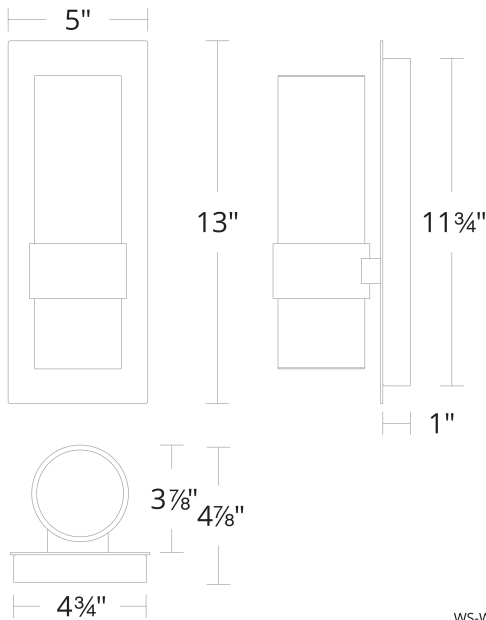

Project: _____

Location: _____

Fixture Type: _____

Catalog Number: _____

AVAILABLE FINISHES:

Beacon

WS-W92313

PRODUCT DESCRIPTION

SPECIFICATIONS

Rated Life	54000 Hours
Standards	ETL, cETL, Wet Location Listed, IP65
Input	120/277V, 50/60Hz
Dimming	ELV
Mounting	Can be mounted on wall vertically or upside down
Color Temp	3000K
CRI	90
Construction	Extruded aluminum body and mouth blown hammered seeded glass shade

REPLACEMENT PARTS

- RPL-GLA-92313-01 - Replacement Glass (Top)
- RPL-GLA-92313-02 - Replacement Glass (Bottom)

WS-W92313

Model & Size	Color Temp	Finish	LED Watts	LED Lumens	Delivered Lumens
WS-W92313 13"	3000K	BK Black	7.6W	535	409

REPLACEMENT PARTS

- RPL-GLA-92318-01 - Replacement Glass (Top)
- RPL-GLA-92318-02 - Replacement Glass (Bottom)

WS-W92138

Model & Size	Color Temp	Finish	LED Watts	LED Lumens	Delivered Lumens
WS-W92318 18"	3000K	BK Black	14.1W	1055	811