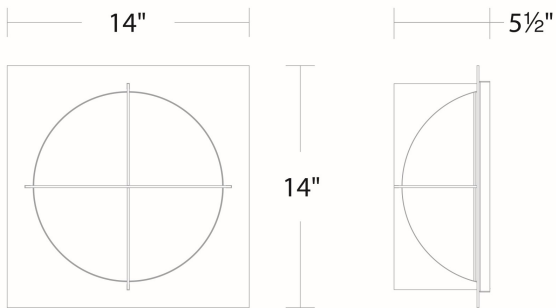

Project:

Location:

Fixture Type:

Catalog Number:

AVAILABLE FINISHES:

Echelon

FM-94314

PRODUCT DESCRIPTION

Contemporary composition. A dome of etched opal glass is perfectly bisected by lustrous planes of metal, creating a halo of brilliant LED illumination.

FEATURES

- ACLED driverless technology
- Mouth-blown etched opal glass

SPECIFICATIONS

Rated Life	54000 Hours
Standards	ETL, cETL,Damp Location Listed, Title 24 JA8: 2019 Compliant
Input	120V AC, 50/60Hz
Dimming	ELV
Mounting	Can be mounted on ceiling or wall in all orientations
Color Temp	3000K
CRI	90
Construction	Metal frame and mouth blown etched opal glass

FM-94314

REPLACEMENT PARTS

RPL-GLA-94314 - Replacement glass

Model & Size	Color Temp	Finish	LED Watts	LED Lumens	Delivered Lumens
FM-94314 14"	3000K	AB Aged Brass	29.1W	2315	1067
	3000K	BK Black	29.1W	2315	1067

Example: **FM-94314-BK**

For custom requests please contact customs@modernforms.com