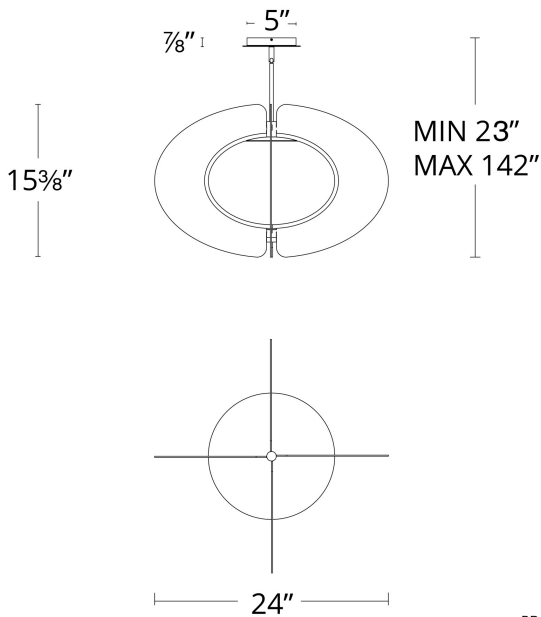

PD94324

Project: _____

Location: _____

Fixture Type: _____

Catalog Number: _____

AVAILABLE FINISHES:

Echelon

PD-94324

PRODUCT DESCRIPTION

Contemporary composition. Spherical etched opal glass is perfectly bisected by lustrous planes of metal, creating a halo of bright LED light.

FEATURES

- Driver concealed within the canopy
- Mouth blown etched opal glass with decorative metal fins
- Spin-on round canopy with minimal hardware
- Three 12" and one 6" down rods included (additional sold separately)
- Slope ceiling adaptable. Hang straight swivel up to 90 degrees.

SPECIFICATIONS

Rated Life	54000 Hours
Standards	ETL, cETL,Damp Location Listed,Title 24 JA8: 2019 Compliant
Input	120/277V,50/60Hz
Dimming	ELV: 100-10%,TRIAC: 100-10%
Color Temp	3000K
CRI	90
Construction	Metal frame with mouth blown etched opal glass

REPLACEMENT PARTS

- RPL-GLA-94324 - Replacement Glass
- RPL-RODIN06-886-AB - 6" Rod - AB finish
- RPL-RODIN06-886-BK - 6" Rod - BK finish
- RPL-RODIN12-886-AB - 12" Rod - AB finish
- RPL-RODIN12-886-BK - 12" Rod - BK finish

Model & Size	Color Temp	Finish	LED Watts	LED Lumens	Delivered Lumens
PD-94324 24"	3000K 3000K	AB Aged Brass BK Black	19.5W 19.5W	2970 2970	1369 1369

Example: **PD-94324-BK**

For custom requests please contact customs@modernforms.com