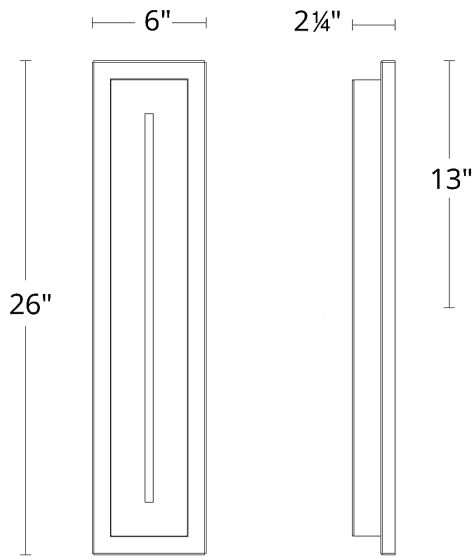

Project: _____

Location: _____

Fixture Type: _____

Catalog Number: _____

AVAILABLE FINISHES:

Midnight

WS-W66226

PRODUCT DESCRIPTION

A minimalist rectangular design delivering visual interest and wonderful ambient illumination through mitered glass from the front and side edges of this Exterior LED Luminaire.

FEATURES

- ACLED driverless technology
- Front and ambient illumination
- Built in color temperature adjustability. Switch from 3000K/3500K/4000K

SPECIFICATIONS

Rated Life	54000 Hours
Standards	ETL, cETL, Wet Location Listed, IP65, 2019 Compliant
Input	120 VAC, 50/60Hz
Dimming	ELV: 100-5%, TRIAC: 100-5%
Mounting	Can be mounted on wall in all orientations
Color Temp	4000K, 3500K, 3000K
CRI	90
Construction	Metal body with mitered glass diffuser

WS-W66226

Model & Size	Color Temp	Finish	LED Watts	LED Lumens	Delivered Lumens
WS-W66226 26"	3000K	BK Black	22.7W	2356	561
	3500K	BK Black	22.7W	2449	582
	4000K	BK Black	22.7W	2409	571

Example: **WS-W66226-40-BK**

For custom requests please contact customs@modernforms.com