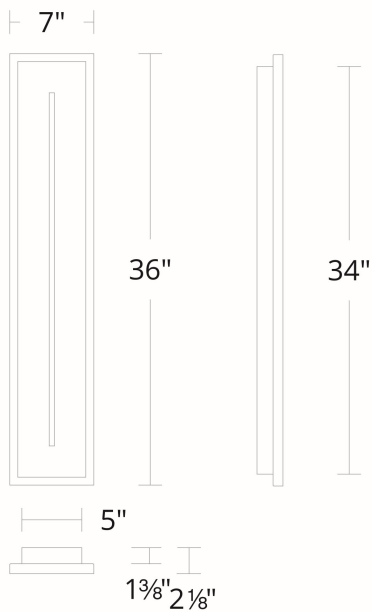

WS-W66226

Model & Size	Color Temp	Finish	LED Watts	LED Lumens	Delivered Lumens
WS-W66226 26"	3000K	BK Black	22.7W	2356	561
	3500K	BK Black	22.7W	2449	582
	4000K	BK Black	22.7W	2409	571

Example: **WS-W66226-40-BK**

PRODUCT DESCRIPTION

A minimalist rectangular design delivering visual interest and wonderful ambient illumination through mitered glass from the front and side edges of this Exterior LED Luminaire.

FEATURES

WS-W66236

Model & Size	Color Temp	Finish	LED Watts	LED Lumens	Delivered Lumens
WS-W66236 36"	3000K	BK Black		3200	610
	3500K	BK Black		3200	610
	4000K	BK Black		3200	610

Example: **WS-W66236-40-BK**

For custom requests please contact customs@modernforms.com