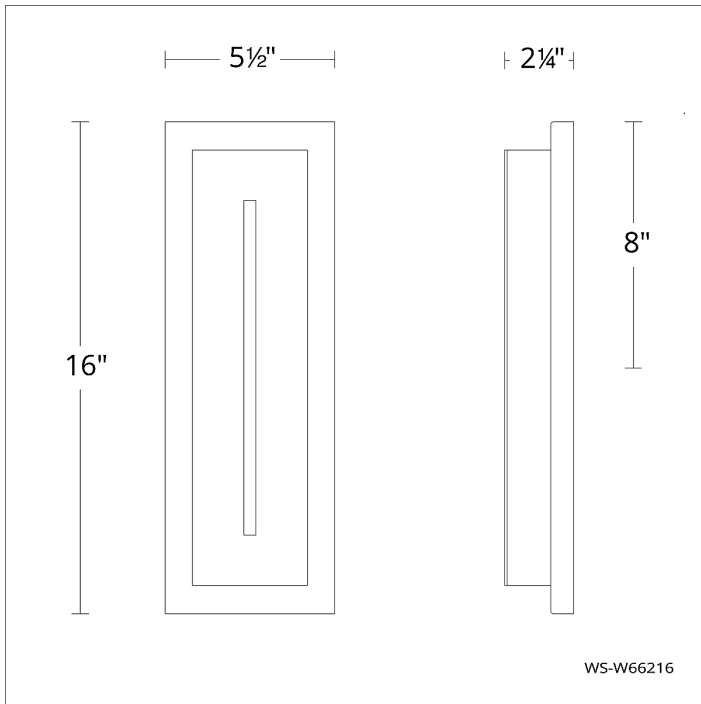

Project: _____

Location: _____

Fixture Type: _____

Catalog Number: _____

AVAILABLE FINISHES:

Midnight

WS-W66216

PRODUCT DESCRIPTION

SPECIFICATIONS

Rated Life	54000 Hours
Standards	ETL, cETL, Wet Location Listed, IP65, 2019 Compliant
Input	120 VAC, 50/60Hz
Dimming	ELV: 100-5%, TRIAC: 100-5%
Mounting	Can be mounted on wall in all orientations
Color Temp	4000K, 3500K, 3000K
CRI	90
Construction	Metal body with mitered glass diffuser

Model & Size	Color Temp	Finish	LED Watts	LED Lumens	Delivered Lumens
WS-W66216 16"	3000K	BK Black	17W	1654	415
	3500K	BK Black	17W	1708	428
	4000K	BK Black	17W	1641	411

Example: **WS-W66216-40-BK**

For custom requests please contact customs@modernforms.com

WS-W66226

Model & Size	Color Temp	Finish	LED Watts	LED Lumens	Delivered Lumens
WS-W66226 26"	3000K	BK Black	22.7W	2356	561
	3500K	BK Black	22.7W	2449	582
	4000K	BK Black	22.7W	2409	571

Example: **WS-W66226-40-BK**