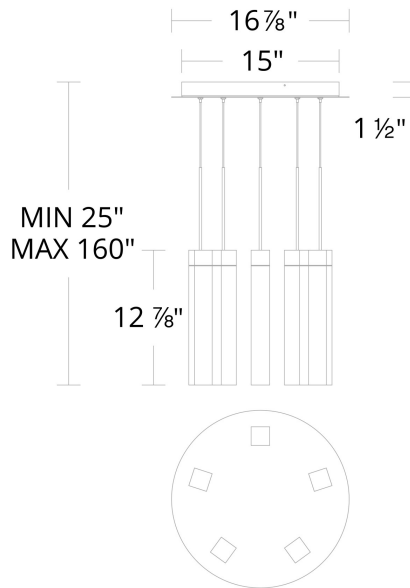

- Driver concealed within the canopy
- Artisanal reclaimed K5 crystal shade
- Thin powered aircraft cables provide an ultra clean look for adjustable suspension height

**SPECIFICATIONS**

Rated Life	55000 Hours
Standards	ETL, cETL,Damp Location Listed,Title 24 JA8: 2019 Compliant
Input	120-277V,50/60Hz
Dimming	ELV, 0-10V, TRIAC
Color Temp	3000K
CRI	90
Construction	Steel body with K5 crystal fused acrylic

Model & Size	Color Temp	Finish	LED Watts	LED Lumens	Delivered Lumens
PD-78003R 3 Light	3000K 3000K	AB Aged Brass AN Antique Nickel	13.3W 13.3W	1075 1075	847 847

Example: **PD-78003R-AN**

For custom requests please contact [customs@modernforms.com](mailto:customs@modernforms.com)

# Minx

PD-78005R

**PRODUCT DESCRIPTION**

Elegant artisanal sparkles. Held aloft, long-lasting LEDs provide functional downlighting. A sleek mini pendant that works by itself or in multiples.

**FEATURES**

- Driver concealed within the canopy
- Artisanal reclaimed K5 crystal shade
- Thin powered aircraft cables provide an ultra clean look for adjustable suspension height

PD-78005R

Model & Size	Color Temp	Finish	LED Watts	LED Lumens	Delivered Lumens
PD-78005R 5 Light	3000K 3000K	AB Aged Brass AN Antique Nickel	21.6W 21.6W	1790 1790	1484 1484

Example: **PD-78005R-AN**

For custom requests please contact [customs@modernforms.com](mailto:customs@modernforms.com)