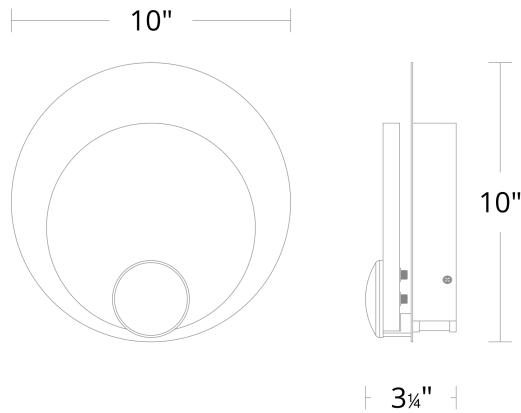

**REPLACEMENT PARTS**

RPL-GLA-82310 - Replacement Alabaster

WS-82310

Model & Size	Color Temp	Finish	LED Watts	LED Lumens	Delivered Lumens
WS-82310 10"	3000K	AB Aged Brass	22.7W	1463	598
	3000K	BK Black	22.7W	1463	598