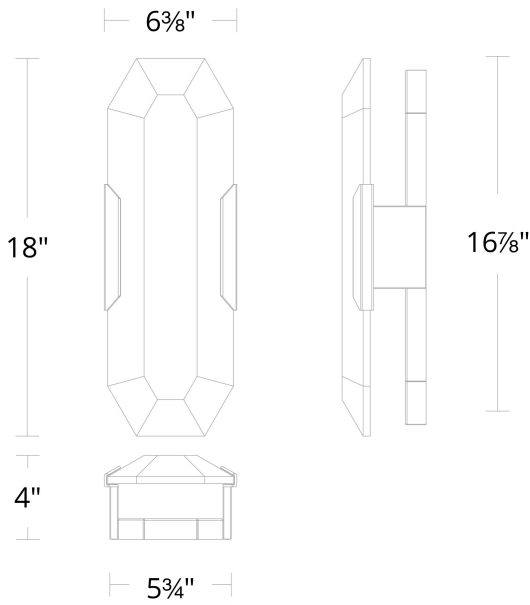

Project:

Location:

Fixture Type:

Catalog Number:

AVAILABLE FINISHES:

Toulouse

WS-98318

PRODUCT DESCRIPTION

WS-98318

Model & Size	Color Temp	Finish	LED Watts	LED Lumens	Delivered Lumens
WS-98318 18"	3000K	AB Aged Brass	17.3W	1600	538
	3000K	AN Antique Nickel	17.3W	1600	538

Example: **WS-98318-AN**

For custom requests please contact customs@modernforms.com