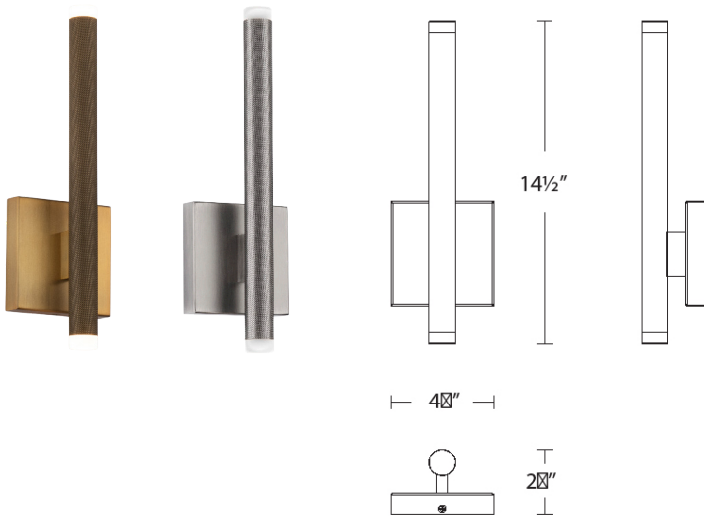

BURNING MAN Interior Sconces

MODERN FORMS

WS-67015

Fixture Type:

Catalog Number:

Project: _____

Location: _____

PRODUCT DESCRIPTION

FEATURES

- Knurled aluminum casing with diamond pattern
- Up and down illumination
- Universal Driver (120V-277V) concealed within the canopy
- Dimming: ELV, 0-10V, TRIAC
- Rated Life: 50,000 hours
- Color Temp: 3000K
- CRI: 90

SPECIFICATIONS

Construction: Aluminum body with acrylic diffuser

Light Source: High output LED

Finish: Aged Brass (AB), Aged Nickel (AN)

Standards: ETL & cETL, Damp Location listed, Title 24 Compliant, ADA Compliant

ORDER NUMBER

Model	Size	Wattage	Voltage	LED Lumens	Delivered Lumens	Finish
WS-67015	15"	9W	120-277V	700	542	AB Aged Brass AN Aged Nickel

Example: **WS-67015-AB**

modernforms.com
Phone (800) 526.2588
Fax (800) 526.2585