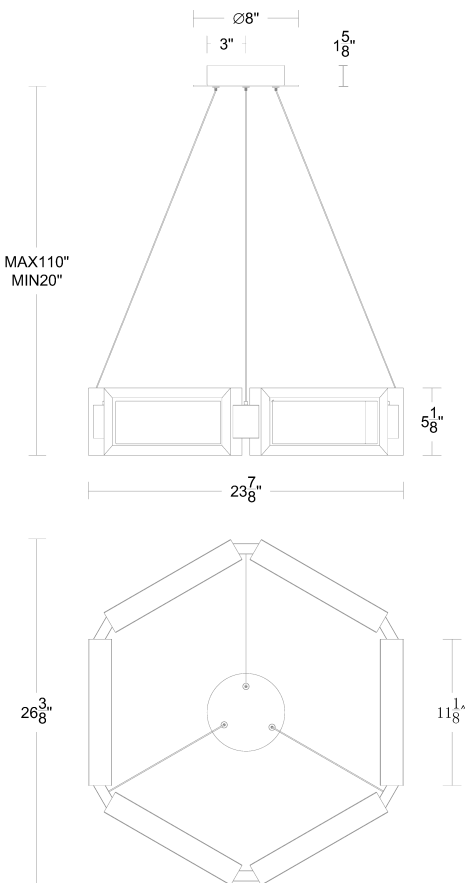

Project:

Location:

Fixture Type:

Catalog Number:

AVAILABLE FINISHES:

Mies

PD-50829

PRODUCT DESCRIPTION

Model & Size	Color Temp	Finish	LED Watts	LED Lumens	Delivered Lumens
PD-50829 26"	3000K	AB Aged Brass	40.7W	4402	1741
		BK Black	40.5W	3281	1679
		BN Brushed Nickel			

Example: **PD-50829-BN**

For custom requests please contact customs@modernforms.com