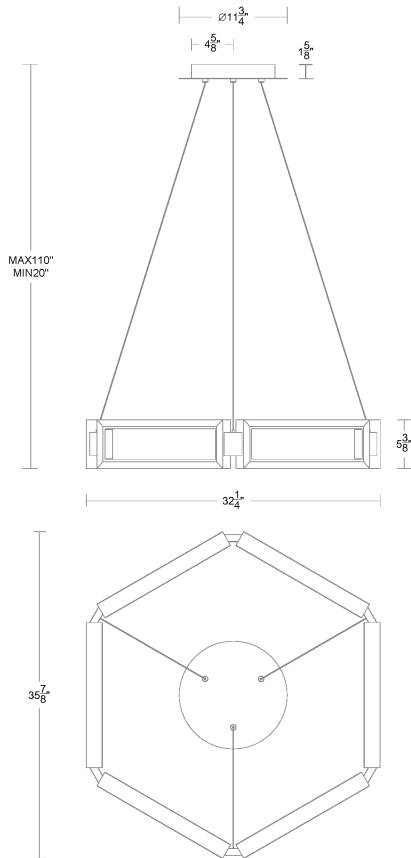

Model & Size	Color Temp	Finish	LED Watts	LED Lumens	Delivered Lumens
PD-50835 36"	3000K	AB Aged Brass BN Brushed Nickel	80.3W	5033	3877

Example: **PD-50835-BN**

For custom requests please contact customs@modernforms.com