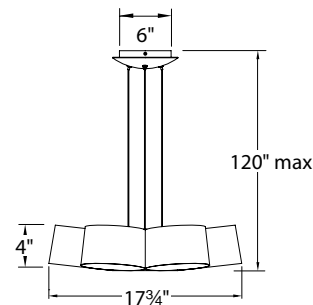

PRODUCT DESCRIPTION

Percussion perfection. This extraordinary cluster of seven LED luminaires, each delivering generous diffused illumination, transforms into a state-of-the-art chandelier. Custom LED modules provide high quality lumens and dimming control. Hand finished with a stunning Dark Bronze and Gold Leaf or White and Silver Leaf.

FEATURES

- Twist lock glass inside
- Transformer located in canopy
- Replaceable LED module
- =70,000 hour rated life
- **Color Temp: 3000K**
- **CRI: 90**

SPECIFICATIONS

Construction: Steel with twist lock glass

Light Source: High output LED

Dimming: Dims to 10% with an electronic low voltage (ELV) dimmer

Mounting: Mounts directly to junction box

Finish: Gold Leaf with Dark Bronze (GL) and Silver Leaf with White (SL)

ORDER NUMBER

Model	Diameter	Watt	Voltage	LED Lumens	Delivered Lumens	Finish	Canopy-Interior/Exterior
PD-52718	18"	55W	120V	4375	1340	GL SL	Gold Leaf/Dark Bronze Silver Leaf/White

PD-52718 –

Example: **PD-52718-GL**

Modern Forms – A WAC Lighting Company
www.modernforms.com
Phone (800) 526.2588 • Fax (800) 526.2585

Headquarters/Eastern Distribution Center
44 Harbor Park Drive • Port Washington, NY 11050
Phone (516) 515.5000 • Fax (516) 515.5050

Western Distribution Center
1750 Archibald Avenue • Ontario, CA 91760
Phone (800) 526.2588 • Fax (800) 526.2585