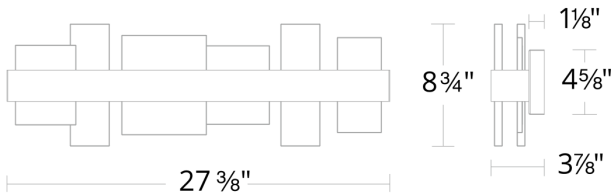

WS-68127

| Model & Size | Color Temp | Finish | LED Watts | LED Lumens | Delivered Lumens |
|--------------|------------|------------------------------------|-----------|------------|------------------|
| WS-68127 27" | 3000K | AB Aged Brass BN Brushed Nickel | 33.6W | 1970 | 1733 |