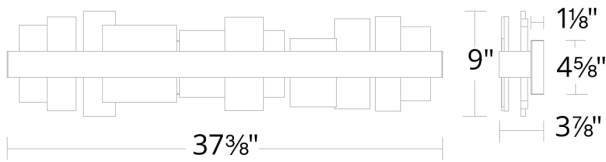

SPECIFICATIONS

Rated Life	50000 Hours
Standards	ETL, cETL, Damp Location Listed, Title 24 JA8: 2019 Compliant
Input	120 VAC, 50/60Hz
Dimming	ELV
Mounting	Can be mounted on wall vertically or upside down
Color Temp	3000K
CRI	90
Construction	Aluminum body with alabaster shade and PC diffuser