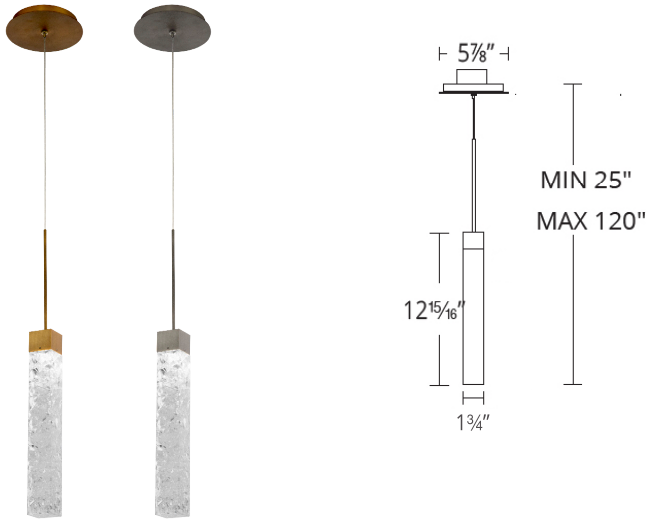

PD-78013

Fixture Type:

Catalog Number:

Project: _____

Location: _____

PRODUCT DESCRIPTION

Elegant artisanal sparkles. Held aloft, long-lasting LEDs provide functional down lighting. A sleek mini pendant that works by itself or in multiples.

FEATURES

- Reclaimed K5 crystal
- Minimal exposed hardware
- This power aircraft cables provide an ultra clean look for adjustable suspension height
- Driver installed within the Junction Box, driver dimension: 2.8" x 1.3" x 1.2"
- Title 24 option available (special order) with driver installs within the canopy
- Dimming: ELV
- Rated Life: 50,000 hours
- Color Temp: 3000K
- CRI: 90

SPECIFICATIONS

Construction: Steel body with K5 crystal insert acrylic

Light Source: High output LED

Finish: Aged Brass (AB), Aged Nickel (AN)

Standards: ETL & cETL, Damp Location listed

REPLACEMENT GLASS

Part#	Fixture
RPL-GLA-78013	<i>PD-78013</i>

	# of lights	Wattage	Voltage	LED Lumens	Delivered Lumens	Finish
PD-78013	13	4W	120V-277V	252	190	AB <i>Aged Brass</i> AN <i>Aged Nickel</i>

Example: **PD-78013-AB**

For T24 option, add T24 before finish: **PD-78013-T24-AB**