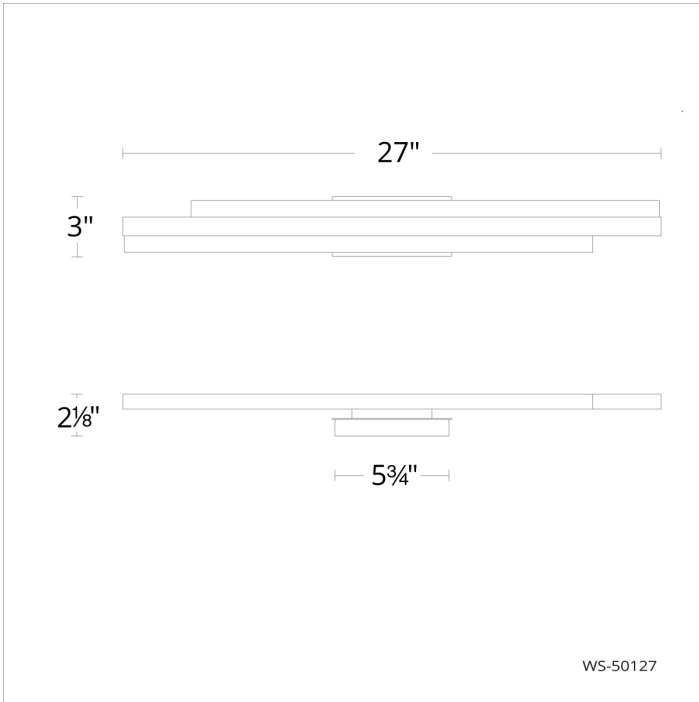

Project:

Location:

Fixture Type:

Catalog Number:

AVAILABLE FINISHES:

Tandem

WS-50127

PRODUCT DESCRIPTION

Asymmetrical elegance in lumosity. Double blocks of cloudy acrylic sandwich a metal bar. Artisan crafted for all orientations around your vanity in a fine bath.

FEATURES

- Driver concealed within the canopy
- Artisan crafted milky cloud acrylic
- Each unique piece lends itself to variations in milkiness
- Conversion plate included to accommodate 4" junction box

Model & Size	Color Temp	Finish	LED Watts	LED Lumens	Delivered Lumens
WS-50127 27"	3000K	BK Black	27.7W	3185	1910

Example: **WS-50127-BK**

For custom requests please contact customs@modernforms.com

Project:

Model & Size	Color Temp	Finish	LED Watts	LED Lumens	Delivered Lumens
WS-50137 37"	3000K	BK Black	33.7W	3675	1636

Example: **WS-50137-BK**

For custom requests please contact customs@modernforms.com