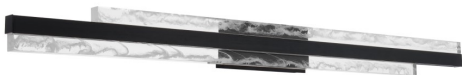

Asymmetrical elegance in lumosity. Double blocks of cloudy acrylic sandwich a metal bar. Artisan crafted for all orientations around your vanity in a fine bath.

FEATURES

- Driver concealed within the canopy
- Artisan crafted milky cloud acrylic
- Each unique piece lends itself to variations in milkiness
- Conversion plate included to accommodate 4" junction box

SPECIFICATIONS

Rated Life	50000 Hours
Standards	ETL, cETL,Damp Location Listed,2019Compliant
Input	120/277V,50/60Hz
Dimming	ELV: 100-5%,TRIAC: 100-5%
Mounting	Can be mounted on wall in all orientations
Color Temp	3000K
CRI	90
Construction	"Extruded aluminum body with decorative acrylic shade and PC diffuser diffuser "

Model & Size	Color Temp	Finish	LED Watts	LED Lumens	Delivered Lumens
WS-50127 27"	3000K	BK Black	27.7W	3185	1910

Example: **WS-50127-BK**

For custom requests please contact customs@modernforms.com

Project:

Location:

Fixture Type:

Catalog Number:

AVAILABLE FINISHES:

Tandem

WS-50137

PRODUCT DESCRIPTION

Asymmetrical elegance in lumosity. Double blocks of cloudy acrylic sandwich a metal bar. Artisan crafted for all orientations around your vanity in a fine bath.