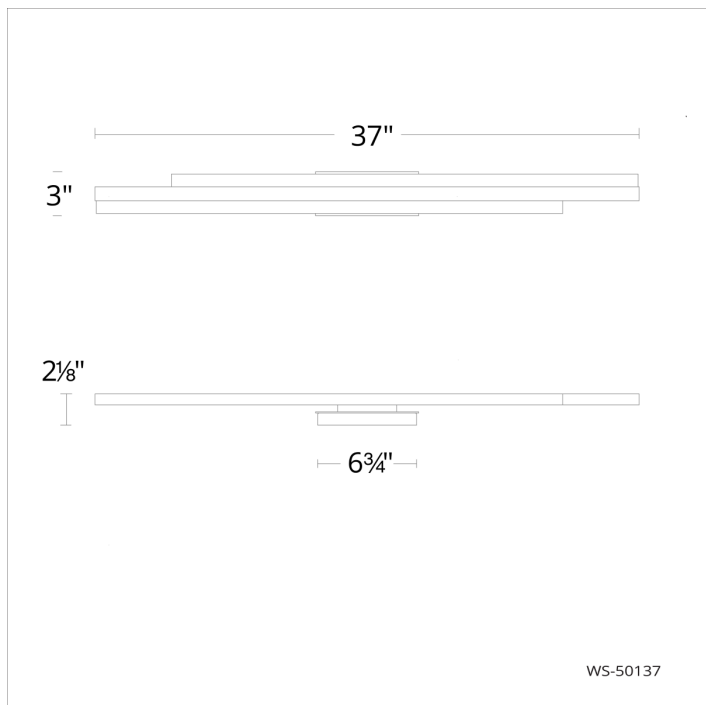

Model & Size	Color Temp	Finish	LED Watts	LED Lumens	Delivered Lumens
WS-50127 27"	3000K	BK Black	27.7W	3185	1910

Example: **WS-50127-BK**

For custom requests please contact customs@modernforms.com

Project:

Location:

Fixture Type:

Catalog Number:

AVAILABLE FINISHES:

Tandem

WS-50137

PRODUCT DESCRIPTION

Asymmetrical elegance in lumosity. Double blocks of cloudy acrylic sandwich a metal bar. Artisan crafted for all orientations around your vanity in a fine bath.

Model & Size	Color Temp	Finish	LED Watts	LED Lumens	Delivered Lumens
WS-50137 37"	3000K	BK Black	33.7W	3675	1636

Example: **WS-50137-BK**

For custom requests please contact customs@modernforms.com