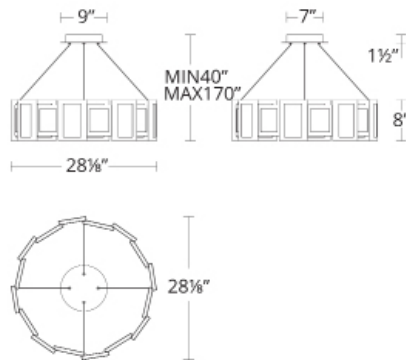

FURY LED Interior Chandeliers

PD-66028

MODERN FORMS

Fixture Type:

Catalog Number:

Project: _____

Location: _____

PRODUCT DESCRIPTION

An elegant chandelier combining energy efficiency with lustrous metal finishes and gold encased art glass panes. Soft and even illumination from an innovative design only made possible with the latest in LED technology.

FEATURES

- Handmade from recycled glass
- Molded gold and clear glass shards
- Quick spin-on canopy design with minimal hardware for easy installation (PD-66028 only)
- Dimming; ELV, 0-10V, TRIAC
- Universal Driver (120V-277V) concealed within the canopy
- Thin power aircraft cables provide an ultra clean look for adjustable suspension height
- Rated Life: 50,000 hours
- Color Temp: 3000K
- CRI: 90

SPECIFICATIONS

Construction: Aluminum and Opal glass diffuser

Light Source: High output LED

Finish: (Aged Brass) (AB)

Standards: ETL & cETL Damp Location listed, Title 24 Compliant

ORDER NUMBER

Model	Size	Watt	Voltage	LED Lumens	Delivered Lumens	Finish	Canopy-Interior/Exterior
PD-66028	28"	44W	120V-277V	1871	1060	AB	Aged Brass

Example: **PD-66028-AB**

modernforms.com
Phone (800) 526.2588
Fax (800) 526.2585

Headquarters/Eastern Distribution Center
44 Harbor Park Drive
Port Washington, NY 11050

Central Distribution Center
1600 Distribution Ct
Lithia Springs, GA 30122

Western Distribution Center
1750 Archibald Avenue
Ontario, CA 91760