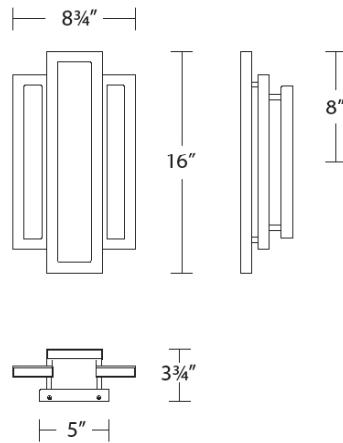

FURY Interior Sconces

MODERN FORMS

WS-66016

Fixture Type:

Catalog Number:

Project: _____

Location: _____

PRODUCT DESCRIPTION

FEATURES

- Handmade from recycled glass
- Molded gold and clear glass shards
- Universal Driver (120V-277V) concealed within the canopy
- Mounted vertically or horizontally
- Dimming: ELV, 0-10V, TRIAC
- Rated Life: 50,000 hours
- Color Temp: 3000K
- CRI: 90

SPECIFICATIONS

Construction: Aluminum body with glass diffuser

Light Source: High output LED

Finish: Aged Brass (AB)

Standards: ETL & cETL, Damp Location listed, Title 24 Compliant
ADA Compliant

ORDER NUMBER

Model	Size	Wattage	Voltage	LED Lumens	Delivered Lumens	Finish
WS-66016	16"	23W	120-277V	709	331	AB Aged Brass

Example: **WS-66016-AB**

modernforms.com
Phone (800) 526.2588
Fax (800) 526.2585

Headquarters/Eastern Distribution Center
44 Harbor Park Drive
Port Washington, NY 11050