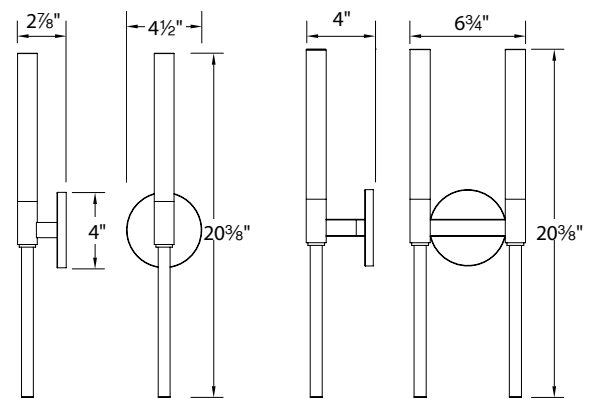

MAGIC – model: WS-126

LED Wall Sconces

Fixture Type:

Catalog Number:

Project: _____

Location: _____

PRODUCT DESCRIPTION

A magic wand crowned with crystallized art glass illuminated by LEDs from both ends. A slim low profile ADA design perfect for modern vignettes in fine homes and hotels.

FEATURES

- Damp location listed
- ADA compliant, low profile design
- Up and down light
- Driver located in outlet box
- Replaceable LED module
- **50,000 hour rated life**
- **Color Temp: 3000K**
- **CRI: 90**

SPECIFICATIONS

Construction: Steel with crystal art glass

Light Source: High output LED

Dimming: Dims to 10% with an electronic low voltage (ELV) dimmer

Mounting: Mounts directly to junction box

Finish: Polished Nickel (PN)

ORDER NUMBER

Model	# of Lights	Watt	Voltage	LED Lumens	Delivered Lumens	Finish
WS-126	20 1-light	6W	120V	475	295	PN Polished Nickel
	22 2-lights	10W	120V	950	435	

WS-126 -

Example: **WS-12622-PN**

Modern Forms – A WAC Lighting Company
www.modernforms.com
Phone (800) 526.2588 • Fax (800) 526.2585