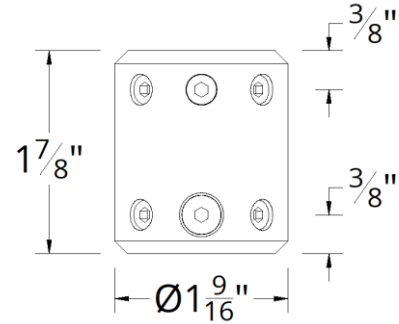

## PRODUCT DESCRIPTION

All our downrods are 1" O.D. and are threaded on the motor end to create an extra layer of security, and allow for adjustments in the field. Downrod couplers can be used to connect two downrods together. Our downrods and downrod couplers are weather-resistant and are available in all finishes.

## SPECIFICATIONS

- Construction:** Weather-resistant galvanized steel
- Downrod Dimensions:** 1" O.D., 0.75" I.D.
- Coupler Dimensions:** 1" I.D.
- Downrod Lengths:** 12", 18", 24", 36", 48", 60" and 72"