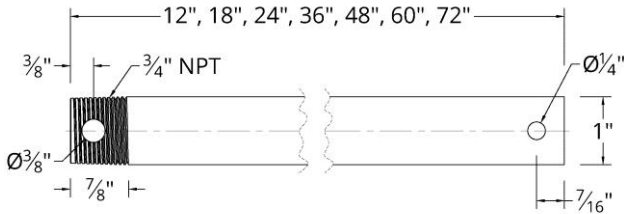

## PRODUCT DESCRIPTION

All our downrods are 1" O.D. and are threaded on the motor end to create an extra layer of security, and allow for adjustments in the field. Downrod couplers can be used to connect two downrods together. Our downrods and downrod couplers are weather-resistant and are available in all finishes.

## SPECIFICATIONS

- Construction:** Weather-resistant galvanized steel
- Downrod Dimensions:** 1" O.D., 0.75" I.D.
- Coupler Dimensions:** 1" I.D.
- Downrod Lengths:** 12", 18", 24", 36", 48", 60" and 72"