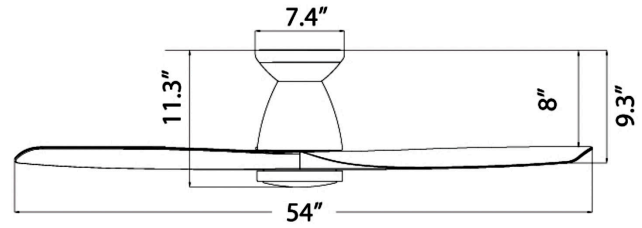

SKYLARK FLUSH

FH-W2202-54L

54" Ceiling Fan

MODERN FORMS SMART FANS

PRODUCT DESCRIPTION

Introduce sleek sophistication to your home with the new Skylark Smart Fan. Spectacular new finishes of soft brass and brushed nickel are unveiled in our Smart Fan collection. Also debuting is the ebony finish which features a new weathered look. The three smartly designed blades circulate air with an agile yet robust gracefulness, bringing incomparable comfort and illumination with an integrated LED, throughout your space. The convenient, 6-speed set-up can be controlled locally using the included Bluetooth remote control or remotely using the Modern Forms app.

FEATURES

- 6 fan speeds through both Summer and Winter Modes
- Silent DC motor
- LED light kit included
- Includes remote control
- Optional wall control sold separately
- Compatible with Modern Forms app

AIRFLOW/ENERGY EFFICIENCY

Weighted-Average/High Airflow CFM:	3768/5842
Weighted-Average/High Energy Use (W):	21/30
Estimated Yearly Energy Cost ($):	6
Weighted-Average/High Efficiency (CFM/W):	180
Max RPM:	165

ORDER NUMBER

Model	Housing	Blade	
FH-W2202-54L	BN <i>Brushed Nickel</i>	EB <i>Ebony</i>	
	MB <i>Matte Black</i>	MB <i>Matte Black</i>	
	SB <i>Soft Brass</i>	MB <i>Matte Black</i>	
	SB <i>Soft Brass</i>	MW <i>Matte White</i>	
	MW <i>Matte White</i>	MW <i>Matte White¹</i>	

Example: FH-W2202-54L-MB

*Range may vary based on application and surroundings.

*This fan comes uni-pack - blade select options are not available.

*Brushed Nickel and Soft Brass are not intended for coastal environments.

¹Matte White is CCT - remaining finishes are transitioning through April of 2024. Contact factory for confirmation.

The Modern Forms app synchronizes seamlessly with smart home devices you already own

modernforms.com
Phone (800) 526.2588
Fax (800) 526.2585

Headquarters/Eastern Distribution Center
44 Harbor Park Drive
Port Washington, NY 11050

Central Distribution Center
1600 Distribution Ct
Lithia Springs, GA 30122

Western Distribution Center
1750 Archibald Avenue
Ontario, CA 91760

Modern Forms retains the right to modify the design of our products at any time as part of the company's continuous improvement program. DEC 2023