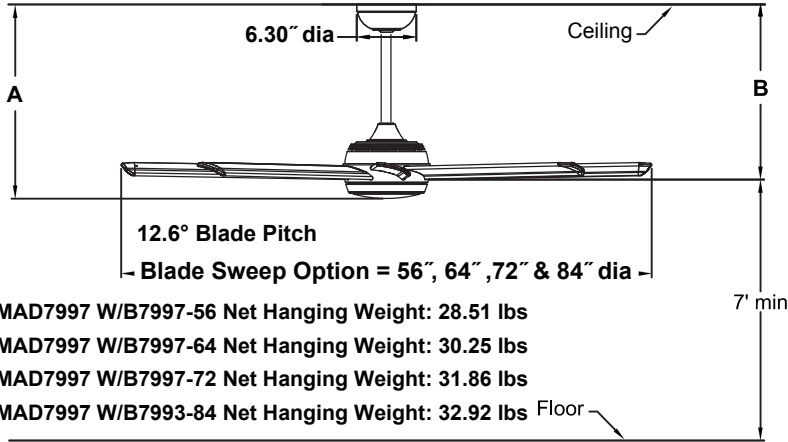

STELLAR™ CUSTOM

MAD7997** Ceiling Fan

MAD7997 W/B7997-56 Net Hanging Weight: 28.51 lbs

MAD7997 W/B7997-64 Net Hanging Weight: 30.25 lbs

MAD7997 W/B7997-72 Net Hanging Weight: 31.86 lbs

MAD7997 W/B7993-84 Net Hanging Weight: 32.92 lbs