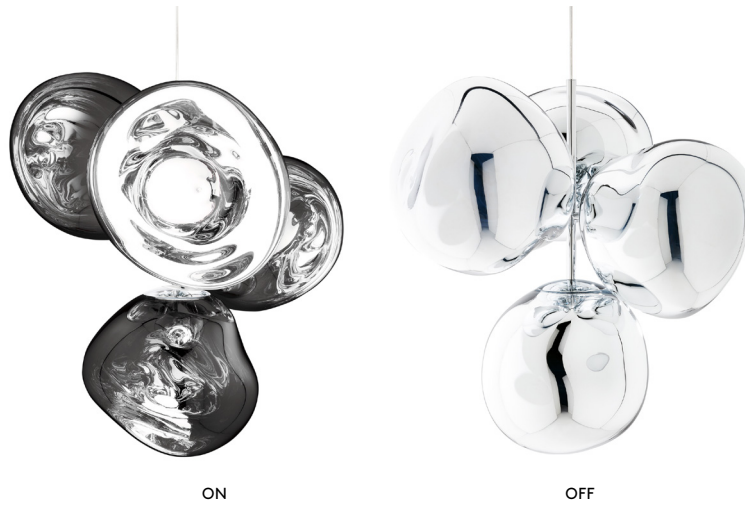

MELT SMALL CHANDELIER

A swarm, huddle, herd, cluster or bunch; there are a thousand ways of configuring our lamps to produce an extraordinary lighting arrangement. The latest additions to the MELT family include the MELT Small Chandelier featuring four orbs protruding from steel tubes and is one metre high. Fitted with our new LED module, our MELT Chandeliers are our attempt to rethink the contemporary chandelier.

MELT SMALL CHANDELIER

Year of Design	2020
Finishing Process	Metallised
Environment	Indoor, Dry
Surface Mount Shape/Diameter	Dome, 10in
Cable Spec	H03VVH2-F 2 x 0,75 mm ² FEP/PVC
Cable Type/Length	Clear, 197in
Light Source	4 x 6W LED Light Source Included, 100 - 120V
Max Wattage	30W
Lumens	N/A
CRI	>90
Colour Temperature	3000
Dimmability	Mains Dimmable, leading and trailing edge
Spares	LED02-UL
Certifications/Electrical Class	

CHROME CODE	MEC01CH-CUSM4
Shade Material	Polycarbonate
Shade Finish	Mirrored
Components	4 x MES01CH 1 x LEDC01CHUL
Surface Mount	
Colour/Finish	Chrome, Polished