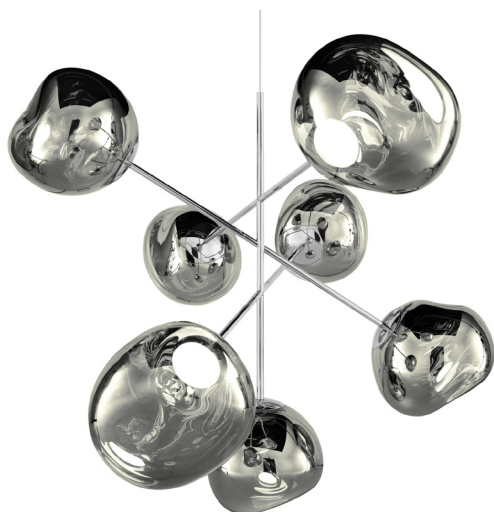

MELT LARGE CHANDELIER

ON

OFF

A swarm, huddle, herd, cluster or bunch; there are a thousand ways of configuring our lamps to produce an extraordinary lighting arrangement. The latest additions to the MELT family include the MELT Large Chandelier, a configuration of seven organic and imperfect orbs which explode from a central hub to create a dynamic lighting sculpture of infinite reflections. Fitted with our new LED module.

MELT LARGE CHANDELIER

Year of Design	2020
Finishing Process	Metallised
Environment	Indoor, Dry
Surface Mount Shape/Diameter	Dome, 10in
Cable Spec	H03VVH2-F 2 x 0,75 mm2 FEP/PVC
Cable Type/Length	Clear, 197in
Light Source	7 x 6W LED Light Source Included, 100 - 120V
Max Wattage	51W
Lumens	N/A
CRI	>90
Colour Temperature	3000
Dimmability	Mains Dimmable, leading and trailing edge
Spares	LED02-UL
Certifications/Electrical Class	

CHROME	
Code	MEC02CH-CUSM4
Shade Material	Polycarbonate Steel
Shade Finish	Mirrored, Polished
Components	7 x MES01CH 1 x LEDC02CHUL
Surface Mount	
Colour/Finish	Chrome, Polished