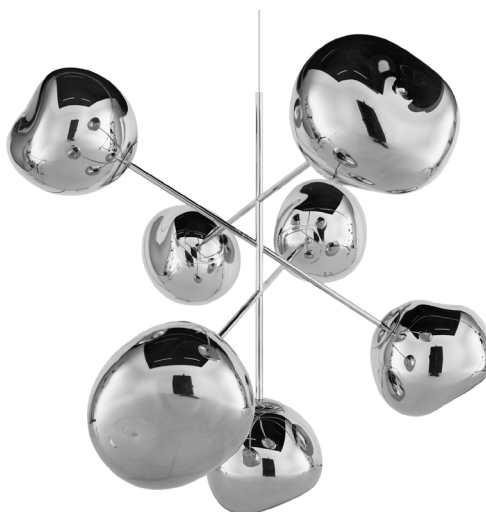

MELT LARGE CHANDELIER

ON

OFF

A swarm, huddle, herd, cluster or bunch; there are a thousand ways of configuring our lamps to produce an extraordinary lighting arrangement. The latest additions to the MELT family include the MELT Large Chandelier, a configuration of seven organic and imperfect orbs which explode from a central hub to create a dynamic lighting sculpture of infinite reflections. Fitted with our new LED module.

MELT LARGE CHANDELIER

Year of Design	2020
Finishing Process	Metallised
Environment	Indoor, Dry
Surface Mount Shape/Diameter	Dome, 10in
Cable Spec	H03VVH2-F 2 x 0,75 mm2 FEP/PVC
Cable Type/Length	Clear, 197in
Light Source	7 x 6W LED Light Source Included, 100 - 120V
Max Wattage	51W
Lumens	N/A
CRI	>90
Colour Temperature	3000
Dimmability	Mains Dimmable, leading and trailing edge
Spares	LED02-UL
Certifications/Electrical Class	

CHROME	
Code	MEC02CH-CUSM4
Shade Material	Polycarbonate Steel
Shade Finish	Mirrored, Polished
Components	7 x MES01CH 1 x LEDC02CHUL
Surface Mount	
Colour/Finish	Chrome, Polished