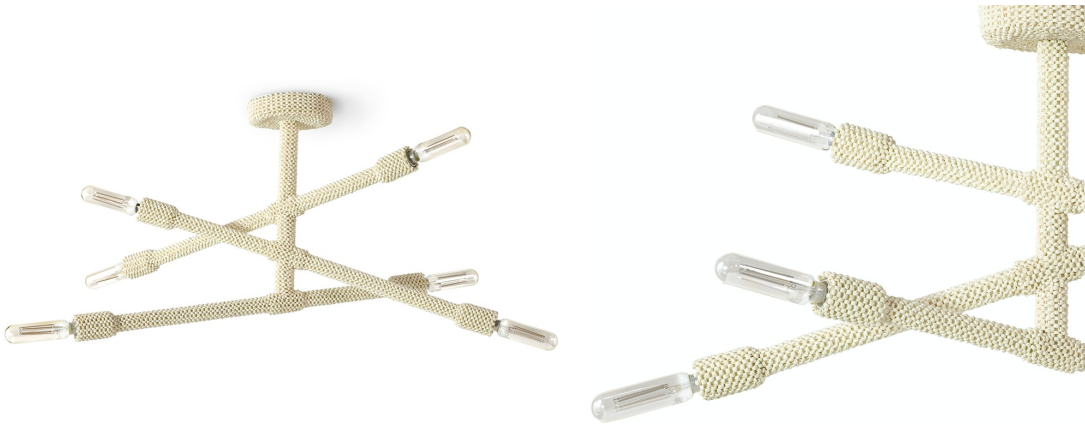

VIENNA FLUSH MOUNT

SKU **2370-79**

Tiny coconut shell beads in a soft white finish hand-sewn over a powder coated metal frame with beads fully extended over the entire canopy hanging kit. Professional installation recommended. Product is shown with T10 style bulbs.

PRICING SUBJECT TO CHANGE

02/01/2024 4:05 PM

PRODUCT SPECIFICATIONS

OVERALL DIMENSIONS: **26.25"W X 15"DP X 16"H**

CANOPY DIMENSIONS: **5.5"D X 1.25"H**

CANOPY FINISH: **SOFT WHITE COCO BEAD**

SOCKET QTY: **6**

SOCKET TYPE: **E12**

BULB TYPE: **TYPE B**

BULB WATTAGE: **40 WATT MAX**

VOLTAGE: **120V**

CORD LENGTH: **20"**

CORD COLOR: **CLEAR**

CERTIFICATION: **UL/CUL LISTED DRY LOCATION**

WIRING: **HARD WIRED**

LED BULB COMPATIBLE: **YES**

DIMMER SWITCH COMPATIBLE: **YES**

SHIPPING

BOX SIZE - LENGTH: **13"**

BOX SIZE - WIDTH: **21"**

BOX SIZE - HEIGHT: **26"**

WEIGHT - IN BOX: **8 LBS.**

WEIGHT - OUT OF BOX: **6 LBS.**