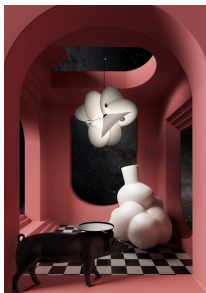

m o o o i

Serpentine Light

FRONT

Serpentine Light by Front is an airy suspension lamp made from elaborate twists and turns. The lighting design originated from twisting and turning a piece of paper. By playing with the tension and natural flow—discovering the limits of the different shapes paper could adopt. The dark lines create the effect of an endless upwards spiral. The flow and curve of the almost translucent material is very natural and diffuses the light evenly. The design's strong character and illusion of perpetual movement makes it the perfect lamp to hang above your dining table, in your hallway, or above your desk in your office. The lightweight material and perpetual movement make the Serpentine Light an elegant suspension light that keeps you guessing.

Detailing

Serpentine light is a fun and simple looking design created with elaborate twists and turns.

Colours

White

Serpentine Light / 8

Dimensions

46cm | 18.1"

60cm | 23.6"