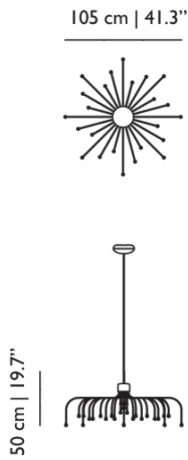

m o o o i

Starfall Light

FRONT

Live under the stars with Starfall Light by Front! The Starfall Light is a circular suspension light with a contemporary twist. Punctuated with 30 LED light sources, this upside-down chandelier brings perpetual star fall in your home. Thanks to 30 slim arms of different lengths, it not only resembles falling stars but also a starry night sky with dots of light at varying heights. A brand-new constellation waiting to be discovered! Installation is a breeze, thanks to the arms already in place, so you can enjoy your falling stars within moments.

Detailing

With the Starfall Light, you can go to sleep under the stars every night. Or dine with the watchful stars above you.

Colours

Black

Starfall Light / 30

Dimensions

Product

WIDTH 105cm | 41.3"
HEIGHT 50cm | 19.7"
DEPTH 105cm | 41.3"
DIAMETER 105cm | 41.3"
WEIGHT NETTO 2.9kg | 6.39lbs

Packaging

WIDTH 64cm | 25.2"
HEIGHT 30cm | 11.8"
CUBAGE 0.22m³ | 7.8ft³
LENGTH 115cm | 45.3"
WEIGHT 7.5kg | 16.53lbs

Technical CE / UL

MATERIAL

Powdercoated Stainless Steel and Poly Carbonate

INSTALLATION REQUIRED

50000 hours

CABLE LENGTH

1000cm | 393.7"; 250cm | 98.4"

COLOUR TEMPERATURE

2700 K

LIGHT OUTPUT

1200 lm

EEI